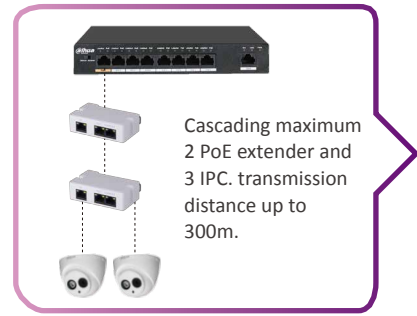

Dahua Security Oriented PoE Switch

Highlights

- Regular PoE transmission distance is up to 100 meters. But dahua PoE switch can realize 250 meters PoE transmission through simple configuration in the web or dial switch
- The bandwidth is 10Mbps in 250 meters PoE transmission mode

- Sudden increase of video stream brings high pressure to the data forwarding of PoE switch. The flow control function of Dahua PoE switch is enabled by default and large hardware buffer can best ease the sudden data peak and smooth the video stream

Long Distance PoE Transmission

PoE Management

- Port PoE function enable/disable
- Port real-time PoE power consumption display
- Green PoE

Non-blocking Video Transmission

"Orange" port

- Hi-PoE, PoE (802.3af), PoE+ (802.3at)
- Extend the transmission distance by cascading PoE extender
- More IP camera access

How to maximize the function of "orange port" ?

Product Specifications

Model	PFS3005-4P-58	PFS3006-4ET-60	PFS3009-8ET-96	PFS3010-8ET-96	PFS4218-16ET-190 PFS4218-16ET-240	PFS4226-24ET-240 PFS4226-24ET-360
Interface	4FE PoE+1FE	4FE PoE+2FE	8FE PoE+1FE	8FE PoE+2GE	16FE PoE+2GE(Combo)	24FE PoE+2GE(Combo)
PoE Standard	PoE /PoE+	PoE /PoE+ /Hi-PoE	PoE /PoE+ /Hi-PoE	PoE /PoE+ /Hi-PoE	PoE /PoE+ /Hi-PoE	PoE /PoE+ /Hi-PoE
PoE Budget	58W	60W	96W	96W	190W/240W	240W/360W
Long Distance PoE Transmission	Support	Support	Support	Support	Support	Support
Management	--	--	--	--	Web	Web
Working Temperature	-10°C ~ +50°C (14°F ~ 122°F)	-10°C ~ +55°C (14°F ~ 131°F)	-10°C ~ +55°C (14°F ~ 131°F)	-10°C ~ +55°C (14°F ~ 131°F)	-10°C ~ +55°C (14°F ~ 131°F)	-10°C ~ +55°C (14°F ~ 131°F)
Dimensions (WxDxH)	100x100x26mm (3.9"x3.9"x1.0")	130x85x26mm (5.1"x3.3"x1.0")	190x100x30mm (7.5"x3.9"x1.2")	190x100x30mm (7.5"x3.9"x1.2")	400x300x44mm (17.3"x11.8"x1.7")	400x300x44mm (17.3"x11.8"x1.7")

* Design and specifications are subject to change without notice.

Dahua Security Oriented PoE Switch - 01, May 2017

DAHUA TECHNOLOGY

No.1199 Bin'an Road, Binjiang District, Hangzhou, China. 310053
Tel: +86-571-87688883 Fax: +86-571-87688815
Email: overseas@dahuatech.com
www.dahuasecurity.com

© Dahua Technology, All rights reserved