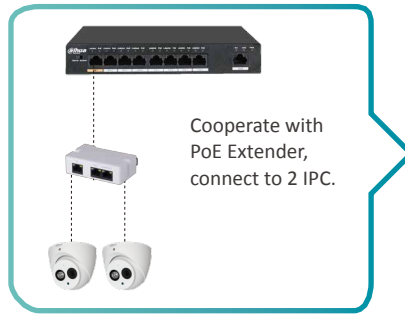

Dahua Security Oriented PoE Switch

Highlights

- Regular PoE transmission distance is up to 100 meters. But dahua PoE switch can realize 250 meters PoE transmission through simple configuration in the web or dial switch
- The bandwidth is 10Mbps in 250 meters PoE transmission mode

- Sudden increase of video stream brings high pressure to the data forwarding of PoE switch. The flow control function of Dahua PoE switch is enabled by default and large hardware buffer can best ease the sudden data peak and smooth the video stream

Long Distance PoE Transmission

PoE Management

- Port PoE function enable/disable
- Port real-time PoE power consumption display
- Green PoE

Non-blocking Video Transmission

"Orange" port

- Hi-PoE, PoE (802.3af), PoE+ (802.3at)
- Extend the transmission distance by cascading PoE extender
- More IP camera access

How to maximize the function of "orange port" ?

Product Specifications

Model	PFS3005-4P-58	PFS3006-4ET-60	PFS3009-8ET-96	PFS3010-8ET-96	PFS4218-16ET-190 PFS4218-16ET-240	PFS4226-24ET-240 PFS4226-24ET-360
Interface	4FE PoE+1FE	4FE PoE+2FE	8FE PoE+1FE	8FE PoE+2GE	16FE PoE+2GE(Combo)	24FE PoE+2GE(Combo)
PoE Standard	PoE /PoE+	PoE /PoE+ /Hi-PoE	PoE /PoE+ /Hi-PoE	PoE /PoE+ /Hi-PoE	PoE /PoE+ /Hi-PoE	PoE /PoE+ /Hi-PoE
PoE Budget	58W	60W	96W	96W	190W/240W	240W/360W
Long Distance PoE Transmission	Support	Support	Support	Support	Support	Support
Management	--	--	--	--	Web	Web
Working Temperature	-10°C ~ +50°C (14°F ~ 122°F)	-10°C ~ +55°C (14°F ~ 131°F)	-10°C ~ +55°C (14°F ~ 131°F)	-10°C ~ +55°C (14°F ~ 131°F)	-10°C ~ +55°C (14°F ~ 131°F)	-10°C ~ +55°C (14°F ~ 131°F)
Dimensions (WxDxH)	100x100x26mm (3.9"x3.9"x1.0")	130x85x26mm (5.1"x3.3"x1.0")	190x100x30mm (7.5"x3.9"x1.2")	190x100x30mm (7.5"x3.9"x1.2")	400x300x44mm (17.3"x11.8"x1.7")	400x300x44mm (17.3"x11.8"x1.7")

* Design and specifications are subject to change without notice.

Dahua Security Oriented PoE Switch - 01, May 2017

DAHUA TECHNOLOGY

No.1199 Bin'an Road, Binjiang District, Hangzhou, China. 310053
Tel: +86-571-87688883 Fax: +86-571-87688815
Email: overseas@dahuatech.com
www.dahuasecurity.com

© Dahua Technology, All rights reserved