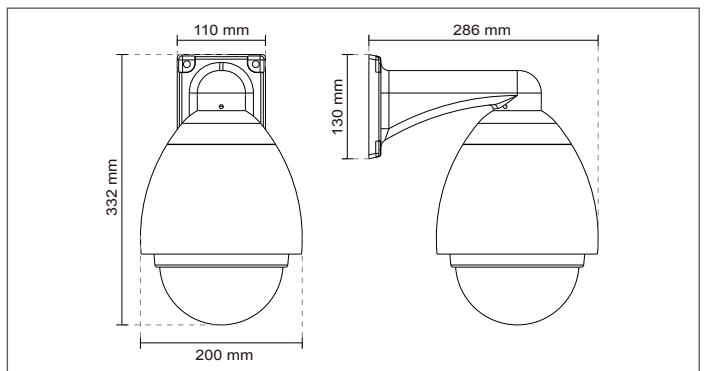

Alarm and Event Management	· Triple-window video motion detection · Audio detection · Three D/I and two D/O for external sensor and alarm · Event notification using HTTP, SMTP or FTP · Local recording of MP4 file

Security	· Multi-level user access with password protection · IP address filtering · HTTPS encrypted data transmission · 802.1X port-based authentication for network protection

Users	· Live viewing for up to 10 clients

Dimension	· Camera: $\varnothing$ 200 mm x 270 mm · Cable length: 1330 mm · Cable diameter: $\varnothing$ 15 mm; Max width: $\varnothing$ 20 mm

Weight	· Net: 3,400 g

LED Indicator	· System power and status indicator · System activity and network link indicator

Power	· 24V AC · Power consumption: Max. 60 W · 802.3at compliance PoE plus

Housing	· Weather-proof IP66-rated housing

Approvals	· CE, LVD, FCC, VCCI, C-Tick

Operating Environments	· Temperature: -40 ~ 55°C (AC 24V) · Temperature: -10 ~ 55°C (PoE Plus) · Humidity: 90% RH

Viewing System Requirements	· OS: Microsoft Windows 7/Vista/XP/2000 · Browser: Mozilla Firefox, Internet Explorer 6.x or above · Cell phone: 3GPP player · Real Player: 10.5 or above · Quick Time: 6.5 or above

Installation, Management, and Maintenance	· Installation Wizard 2 · 32-CH ST7501 recording software · Supports firmware upgrade

Applications	· SDK available for application development and system integration

Warranty	· 24 months

Dimension

All specifications are subject to change without notice. Copyright © 2011 VIVOTEK INC. All rights reserved. P/N:

Distributed by: