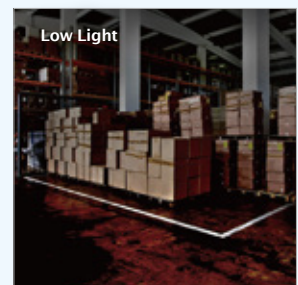

FE8181/81V

Fisheye Network Camera

5MP · 360° Surround View · 360° 10 Meter IR · Smart IR · 3DNR · IP66 · IK10 · Pixel Calculator

VIVOTEK FE8181/81V are the latest fisheye fixed dome network cameras from VIVOTEK, featuring a detailed 5-Megapixel resolution sensor with superb image quality. Equipped with a fisheye lens for 180° panoramic view (wall mount) or 360° surround view (ceiling/floor/table mount) without blind spots, the cameras are able to provide coverage of wide, open areas, such as airports, shopping malls, parking lots, retail stores, offices and more.

The FE8181/81V, true day/night cameras, feature a removable IR-cut filter, maintaining clear images 24 hours a day, with built-in IR LEDs enabling the camera to provide uniformly 360° surround illumination for clear viewing up to 10 meters, even in completely dark environments.

Key Features

- 5-Megapixel CMOS Sensor
- 30 fps @ 1080p Full HD
- 1.5 mm Fisheye Lens for 180° Panoramic View and 360° Surround View
- Removable IR-cut Filter for Day & Night Function
- EN50155 Compliance for Professional Mobile Surveillance (FE8181V)
- Real-time H.264, MPEG-4, and MJPEG Compression (Triple Codec)
- WDR Enhancement for Unparalleled Visibility in Extremely Bright and Dark Environments
- Vandal-proof IK10-rated and Weather-proof IP66-rated Housing (FE8181V)
- ePTZ for Data Efficiency
- Built-in 802.3at Compliant PoE
- Built-in MicroSD/SDHC/SDXC Card Slot for On-board Storage
- Pixel Calculator for Image Clarity Measurement
- Support Local Dewarping