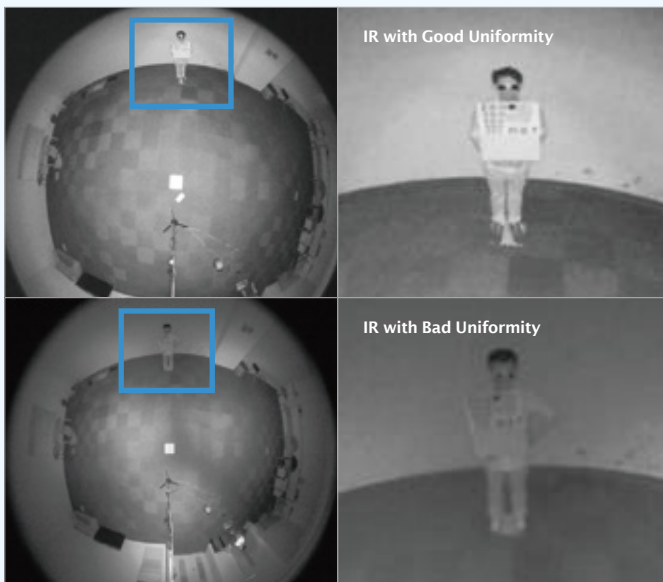

FE8181/81V

Fisheye Network Camera

5MP · 360° Surround View · 360° 10 Meter IR · Smart IR · 3DNR · IP66 · IK10 · Pixel Calculator

VIVOTEK FE8181/81V are the latest fisheye fixed dome network cameras from VIVOTEK, featuring a detailed 5-Megapixel resolution sensor with superb image quality. Equipped with a fisheye lens for 180° panoramic view (wall mount) or 360° surround view (ceiling/floor/table mount) without blind spots, the cameras are able to provide coverage of wide, open areas, such as airports, shopping malls, parking lots, retail stores, offices and more.

The FE8181/81V, true day/night cameras, feature a removable IR-cut filter, maintaining clear images 24 hours a day, with built-in IR LEDs enabling the camera to provide uniformly 360° surround illumination for clear viewing up to 10 meters, even in completely dark environments.

Key Features

- 5-Megapixel CMOS Sensor
- 30 fps @ 1080p Full HD
- 1.5 mm Fisheye Lens for 180° Panoramic View and 360° Surround View
- Removable IR-cut Filter for Day & Night Function
- EN50155 Compliance for Professional Mobile Surveillance (FE8181V)
- Real-time H.264, MPEG-4, and MJPEG Compression (Triple Codec)
- WDR Enhancement for Unparalleled Visibility in Extremely Bright and Dark Environments
- Vandal-proof IK10-rated and Weather-proof IP66-rated Housing (FE8181V)
- ePTZ for Data Efficiency
- Built-in 802.3at Compliant PoE
- Built-in MicroSD/SDHC/SDXC Card Slot for On-board Storage
- Pixel Calculator for Image Clarity Measurement
- Support Local Dewarping