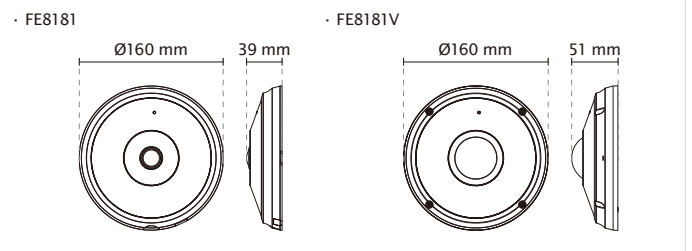

Dimensions

Compatible Accessories

Mounting Kits

Power Adapter

All specifications are subject to change without notice. Copyright © VIVOTEK INC. All rights reserved.

Distributed by:

VIVOTEK INC.
6F, No.192, Lien-Cheng Rd., Chung-Ho,
New Taipei City, 235, Taiwan, R.O.C.
T: +886-2-82455282 F: +886-2-82455532
E: sales@vivotek.com

VIVOTEK USA
2050 Ringwood Avenue,
San Jose, CA 95131
T: 408-773-8686 F: 408-773-8298
E: salesusa@vivotek.com

VIVOTEK Europe
Randstad 22-133, 1316BW Almere,
The Netherlands
T: +31(0)36-5298-434
E: sales europe@vivotek.com

Ver 1.4