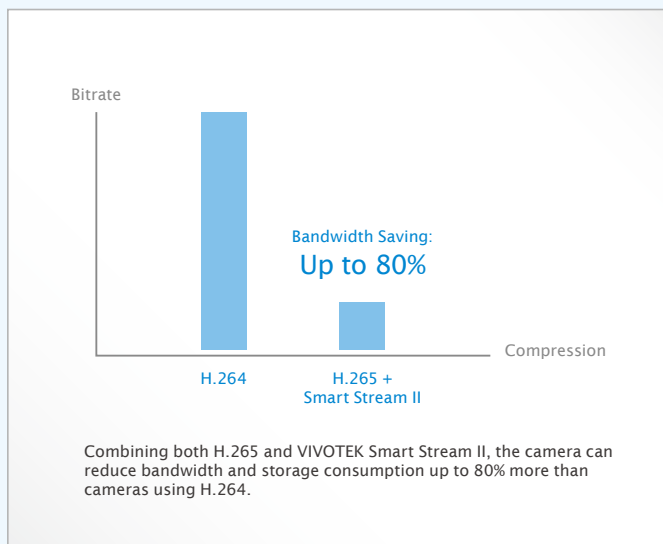

VIVOTEK's FD9371-HTV and FD9371-EHTV are two brand-new professional H.265 high-efficiency outdoor dome network cameras, offering 30 fps @ 3-Megapixel with outstanding image quality. Employing H.265 technology enables the cameras to provide higher and more efficient image compression rates than previous H.264 systems. In addition, VIVOTEK's sophisticated Smart Stream II enables the cameras to optimize resolution for a desired object or area and therefore to maximize efficiency of bandwidth usage. Combining both H.265 and Smart Stream II, the FD9371-HTV and FD9371-EHTV can reduce both bandwidth and storage consumption up to 80%* while maintaining image quality of the high standard.

As professional day/night cameras, the FD9371-HTV and FD9371-EHTV are also equipped with WDR Pro and SNV, empowering users to enjoy superb image-detail in any lighting condition. Additionally, IP66-rated housing ensures the ability of these advanced cameras to withstand rain and dust, thus guaranteeing smooth operation even under a multitude of harsh weather conditions. The cameras' IK10-rated housing can also provide protection against acts of vandalism and other impacts. Finally, a wide operating temperature range further enhances the performance and reliability of the FD9371-EHTV in both extremely cold and warm weather, even while using PoE.

* Depending on scenes