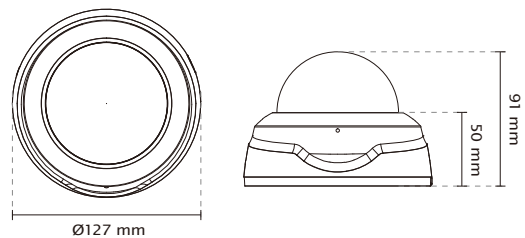

Model	FD8154-F2 FD8154-F4	Network	
System Information		Users	Live viewing for up to 10 clients
CPU	Multimedia SoC (System-on-Chip)	Protocols	IPv4, IPv6, TCP/IP, HTTP, HTTPS, UPnP, RTSP/RTP/RTCP, IGMP, SMTP, FTP, DHCP, NTP, DNS, DDNS, PPPoE, CoS, QoS, SNMP, 802.1X, UDP, ICMP
Flash	128MB	Interface	10Base-T/100 BaseTX Ethernet (RJ-45)
RAM	128MB	ONVIF	Supported, specification available at www.onvif.org
Camera Features		Intelligent Video	
Image Sensor	1/3" Progressive CMOS	Video Motion Detection	Triple-window video motion detection
Maximum Resolution	1280x1024	Alarm and Event	
Lens Type	Fixed-focal	Alarm Triggers	Video motion detection, manual trigger, digital input, periodical trigger, system boot, recording notification, camera tampering detection
Focal Length	f = 2.8 mm (FD8154-F2) f = 4 mm (FD8154-F4)	Alarm Events	Event notification using digital output, HTTP, SMTP, FTP and NAS server File upload via HTTP, SMTP, FTP and NAS server
Aperture	F2.0 (FD8154-F2) F1.6 (FD8154-F4)	General	
Field of View	FD8154-F2: 101° (horizontal) 80° (vertical) 130° (diagonal) FD8154-F4: 69° (horizontal) 54° (vertical) 87° (diagonal)	Connectors	RJ-45 for Network/PoE connection Digital input*1
Shutter Time	1/5 sec. to 1/32,000 sec.	LED Indicator	System power and status indicator
Day/Night	Removable IR-cut filter for day & night function	Power Input	IEEE 802.3af PoE Class 2
Minimum Illumination	0.08 Lux @ F1.6, 30 IRE (Color) 0.06 Lux @ F1.6, 30 IRE (B/W) 0 Lux @ IR LED ON	Power Consumption	Max. 5.1W
Pan/tilt/zoom Functionalities	ePTZ: 48x digital zoom (4x on IE plug-in, 12x built-in)	Dimensions	Ø: 127 mm x 91 mm
IR Illuminators	Built-in IR illuminators, effective up to 20 meters IR LED*8	Weight	Net: 448g
On-board Storage	MicroSD/SDHC/SDXC card slot	Safety Certifications	CE, LVD, FCC Class B, VCCI, C-Tick
Video		Operating Temperature	Starting Temperature: -10°C ~ 50°C (14°F~ 122°F) Working Temperature: -20°C ~ 50°C (-4°F~ 122°F)
Compression	H.264 & MJPEG	Warranty	24 months
Maximum Frame Rate	30 fps @ 1280x1024 In both compression	System Requirements	
Maximum Streams	3 simultaneous streams	Operating System	Microsoft Windows 7/Vista/XP/2000
S/N Ratio	Above 56 dB	Web Browser	Mozilla Firefox 7~10 (streaming only) Internet Explorer 7.x, 8.x, 9.x, 10.x
Video Streaming	Adjustable resolution, quality and bitrate Configurable video cropping for bandwidth saving	Other Players	VLC: 1.1.11 or above QuickTime: 7 or above
Image Settings	Adjustable image size, quality and bit rate Time stamp, text overlay, flip & mirror Configurable brightness, contrast, saturation, sharpness, white balance, exposure control, gain, backlight compensation, privacy masks Scheduled profile settings, 3D noise reduction	Included Accessories	
Audio		CD	User's manual, quick installation guide, Installation Wizard 2, ST7501 32-channel recording software
Audio Capability	Audio input	Others	Quick installation guide, warranty card, alignment sticker, screw pack, software CD
Compression	G.711	Dimensions	
Interface	Built-in microphone		
Effective Range	5 meters		

Compatible Accessories

Mounting Kits

PoE Kits

All specifications are subject to change without notice. Copyright © VIVOTEK INC. All rights reserved.

Distributed by:

VIVOTEK INC.
6F, No.192, Lien-Cheng Rd., Chung-Ho,
New Taipei City, 235, Taiwan, R.O.C.
T: +886-2-82455282 F: +886-2-82455532
E: sales@vivotek.com

VIVOTEK USA
2050 Ringwood Avenue,
San Jose, CA 95131
T: 408-773-8686 F: 408-773-8298
E: salesusa@vivotek.com

VIVOTEK Europe
Randstad 22-133, 1316BW Almere,
The Netherlands
T: +31(0)36-5298-434
E: sales europe@vivotek.com

Ver 1.0