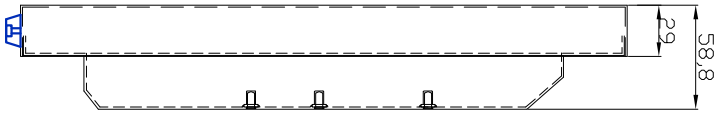

DSMH23.6WGF

Panel Type	23.6" (16:9 LCD Monitor with Glass front
Case Type	Metal
Maximum Resolution	1920 (H) x 1080 (V)
Pixel Pitch	0.2715 (H) x 0.2715 (V)
Bezel Thickness	27mm
Contrast Ratio	1000 : 1 Ratio
Brightness	300 cd/m ²
Response Time	3.5ms
Viewing Angle	80 / 80/ 85 / 85
Display Colours	16.7 M
Video Synchronization	TTL Positive or Negative
PC Compatible Frequency	30-80KHz(H) / 50-75Hz(V) Max. 1920 x 1080
Adjustable Colour Temperature	Yes
Video Compatibility	Multi-Standard for NTSC / PAL
Aspect Ratio	16 : 9 Ratio
VGA Auto Frequency correction	Yes
Number of Speakers	Right x 1 Left x 1
Sound Demodulation	Stereo. Audio
Mute	Yes
Work Humidity	20 % - 70 %
Work Temperature	- 10 to 50 °C

ACCESSORIES

Power Supply / Kettle Lead / VGA Cable / Audio Cable / User Manual / Remote Control

IN/OUT INTERFACE

Video Interface	1 x VGA, 2 x BNC Input 2 x BNC Output 1 x HDMI input
Audio Interface	Audio in x 1
Safety & EMC Certification	CE / FCC / ROHS / Energy Star
Vesa Standard Mount	100 x 100mm
Stand Type	Vesa Mount
Colour	Black
Packing Dimension	640 (W) x 500 (H) x 165 (D) mm
NET Weight	13.2 Kgs
GROSS Weight	14.4 Kgs