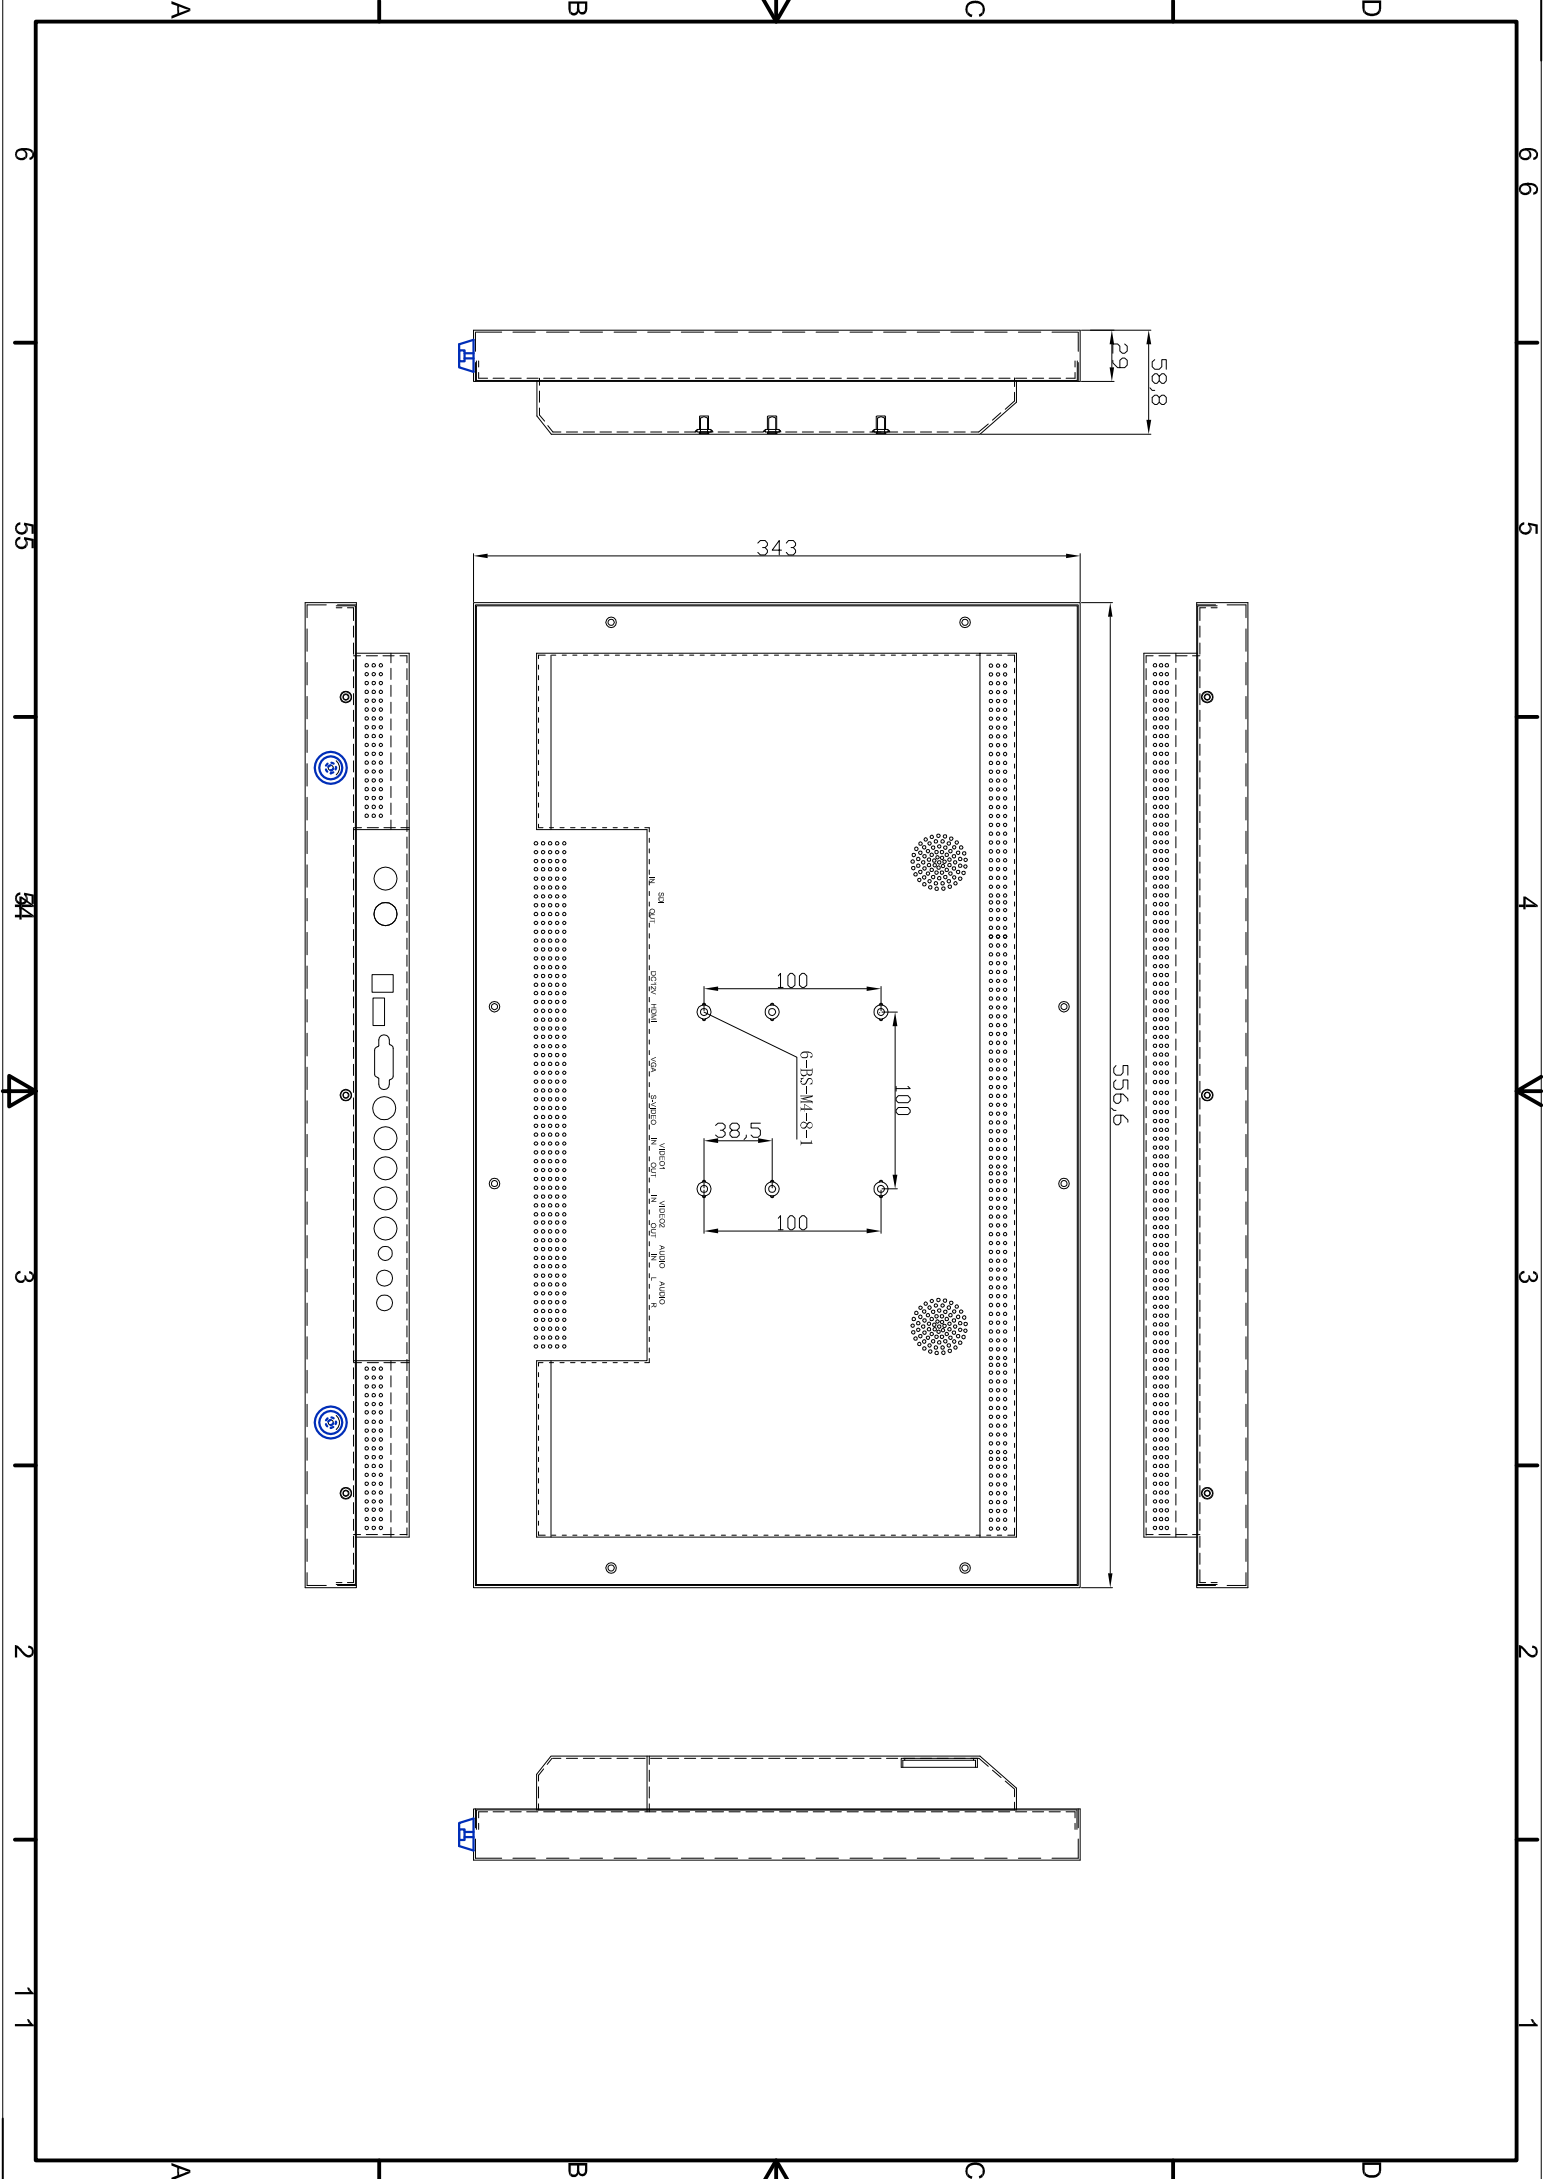

DSMH23.6WGF

Panel Type	23.6" (16:9 LCD Monitor with Glass front
Case Type	Metal
Maximum Resolution	1920 (H) x 1080 (V)
Pixel Pitch	0.2715 (H) x 0.2715 (V)
Bezel Thickness	27mm
Contrast Ratio	1000 : 1 Ratio
Brightness	300 cd/m ²
Response Time	3.5ms
Viewing Angle	80 / 80/ 85 / 85
Display Colours	16.7 M
Video Synchronization	TTL Positive or Negative
PC Compatible Frequency	30-80KHz(H) / 50-75Hz(V) Max. 1920 x 1080
Adjustable Colour Temperature	Yes
Video Compatibility	Multi-Standard for NTSC / PAL
Aspect Ratio	16 : 9 Ratio
VGA Auto Frequency correction	Yes
Number of Speakers	Right x 1 Left x 1
Sound Demodulation	Stereo. Audio
Mute	Yes
Work Humidity	20 % - 70 %
Work Temperature	- 10 to 50 °C

ACCESSORIES

Power Supply / Kettle Lead / VGA Cable / Audio Cable / User Manual / Remote Control

IN/OUT INTERFACE

Video Interface	1 x VGA, 2 x BNC Input 2 x BNC Output 1 x HDMI input
Audio Interface	Audio in x 1
Safety & EMC Certification	CE / FCC / ROHS / Energy Star
Vesa Standard Mount	100 x 100mm
Stand Type	Vesa Mount
Colour	Black
Packing Dimension	640 (W) x 500 (H) x 165 (D) mm
NET Weight	13.2 Kgs
GROSS Weight	14.4 Kgs