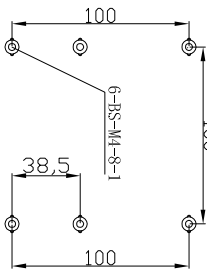

ACCESSORIES

Power Supply / Kettle Lead / VGA Cable / Audio Cable / User Manual / Remote Control

IN/OUT INTERFACE

Video Interface	1 x VGA, 2 x BNC Input 2 x BNC Output 1 x HDMI input
Audio Interface	Audio in x 1
Safety & EMC Certification	CE / FCC / ROHS / Energy Star
Vesa Standard Mount	100 x 100mm
Stand Type	Vesa Mount
Colour	Black
Packing Dimension	640 (W) x 500 (H) x 165 (D) mm
NET Weight	13.2 Kgs
GROSS Weight	14.4 Kgs

6-BS-M-8-1

A B C D
6 6 5 4 3 2 1
6 55 34 3 2 1
A B C D
A B C D
1 2 3 4