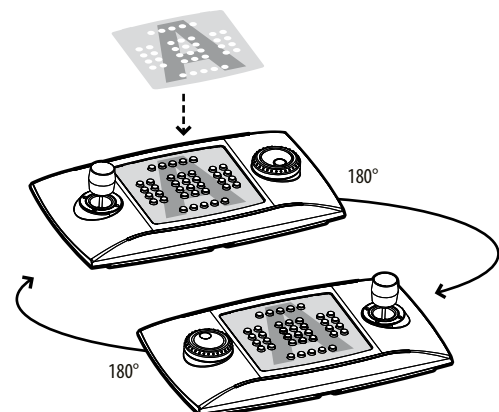

The keyboard can be turned round so that both right- and left-handed users can use all the functions with ease.

This simple, user-friendly and fully implementable DCZ keyboard allows a comfortable and intuitive management of cctv applications from PC.

DCZ

THE USER CAN EASILY PERSONALIZE AND PRINT SEVERAL PRE-CUT SHEETS THAT ARE INCLUDED

THE KEYBOARD CAN ALSO BE TURNED ROUND SO THAT BOTH RIGHT- AND LEFT-HANDED USERS CAN USE ALL THE FUNCTIONS WITH EASE