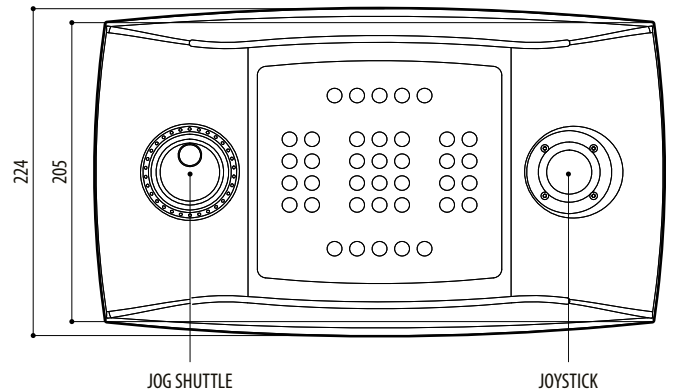

DCZ

TECHNICAL DATA

GENERAL

38 backlit rubber keys

Alarm buzzer

Supplied with instructions manual, installation driver, pre-cut sheets, plastic protecting layer

MECHANICAL

Dimensions: 379x89x224mm (15x3.5x8.8in)

ELECTRICAL

Powered via USB port

Consumption: 350mA max

COMMUNICATIONS

USB 2.0

PROTOCOLS

Dedicated Virtual Com Port protocol

Joystick HID 4-axis 32 key emulation

OPERATING SYSTEM

Windows™ XP, 2000, Vista, Windows 7

Linux™ and compatible operating systems

ENVIRONMENT

Indoor

Operating temperature: 0°C / +45°C (+32°F / +113°F)

CERTIFICATIONS

EN55022 Class B, EN50130-4, EN61000-6-3, EN60950-1

FCC part 15 Class B

ACCESSORIES

OPACDCZ Cut sheets for printing personalized forms and transparent protective plastic sheeting

DCZ

mm 1:5

PACKAGE

Code	Unit weight		Package weight		Package dimensions (WxHxL)		Master carton unit
	kg	lb	kg	lb	cm	in	
DCZ	1.4	3.0	1.9	4.2	42.5x27.0x17.5	16.7x10.6x6.9	-