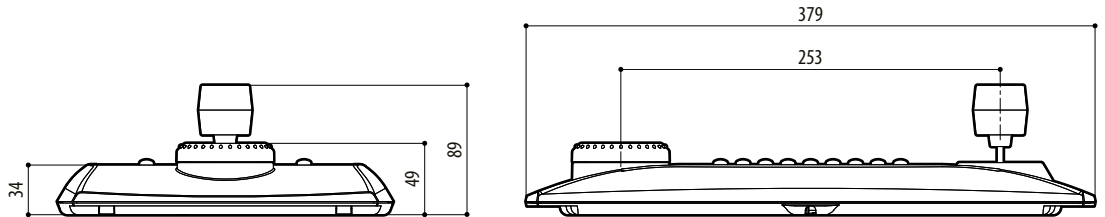

DCZ

TECHNICAL DATA

GENERAL

38 backlit rubber keys

Alarm buzzer

Supplied with instructions manual, installation driver, pre-cut sheets, plastic protecting layer

MECHANICAL

Dimensions: 379x89x224mm (15x3.5x8.8in)

ELECTRICAL

Powered via USB port

Consumption: 350mA max

COMMUNICATIONS

USB 2.0

PROTOCOLS

Dedicated Virtual Com Port protocol

Joystick HID 4-axis 32 key emulation

OPERATING SYSTEM

Windows™ XP, 2000, Vista, Windows 7

Linux™ and compatible operating systems

ENVIRONMENT

Indoor

Operating temperature: 0°C / +45°C (+32°F / +113°F)

CERTIFICATIONS

EN55022 Class B, EN50130-4, EN61000-6-3, EN60950-1

FCC part 15 Class B

ACCESSORIES

OPACDCZ Cut sheets for printing personalized forms and transparent protective plastic sheeting

DCZ

mm 1:5

PACKAGE

Code	Unit weight		Package weight		Package dimensions (WxHxL)		Master carton unit
	kg	lb	kg	lb	cm	in	
DCZ	1.4	3.0	1.9	4.2	42.5x27.0x17.5	16.7x10.6x6.9	-