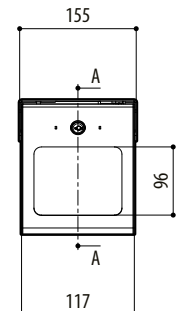

AVTPSC

mm 1:10