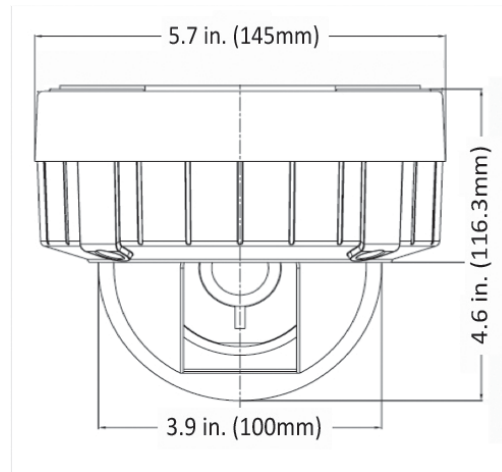

Dimensional Drawing

Resolution	Lens	Model Number
SD resolution (0.3 megapixel)	3.3 - 12 mm autoiris varifocal lens	V960D-WN312
	3.3 - 12 mm remote zoom and focus	V960D-WN312M
720p resolution (1.3 megapixel)	3.3 - 12 mm autoiris varifocal lens	V961D-WN312
	3.3 - 12 mm remote zoom and focus	V961D-WN312M
1080p resolution (2 megapixel)	3.3 - 12 mm autoiris varifocal lens	V962D-WN312
	3.3 - 12 mm remote zoom and focus	V962D-WN312M

Model Descriptions

Description	Model Number
Electrical box mounting adapter (4x4 and 2x4)	V960D-WADAPT
Conduit adapter (for use with SVFT mounts)	V960D-WCA1
Surge Protectors	Refer to datasheet

Mounting Accessories