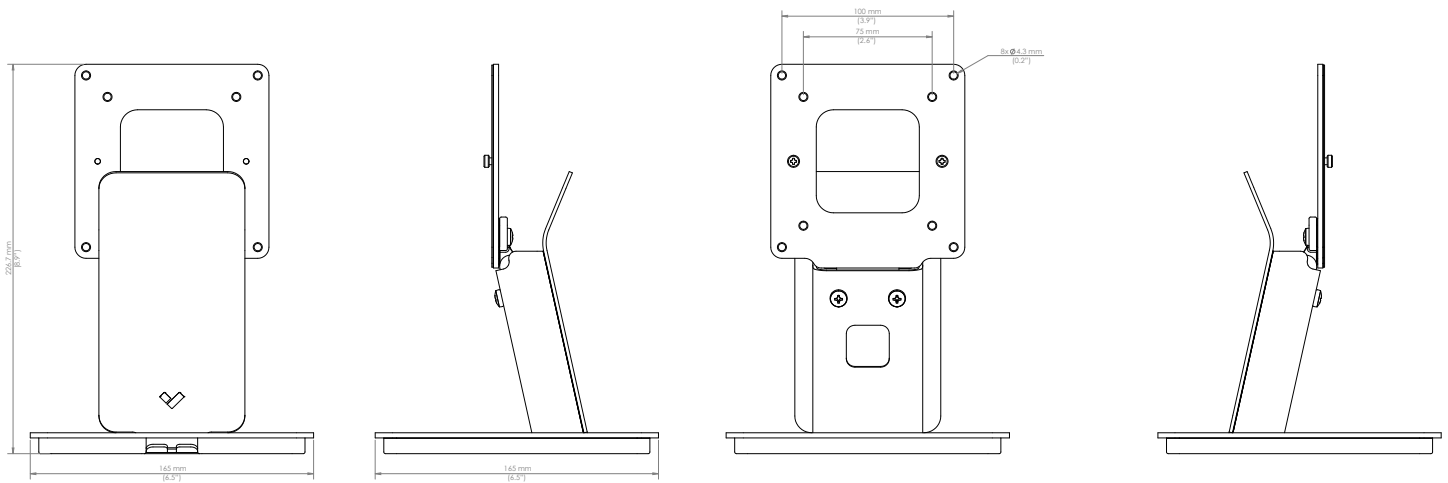

ACC-CON-STND-1 Alarm Console Table Stand

Optional table top mounting stand for the Alarm Console or Alarm Keypads.

Compatible with

BC82 Alarm Console, BK11 Alarm Keypad, BK21 Alarm Keypad + Wireless Hub

Tech Specs

Model Number	ACC-CON-STND-1	Weight	1560g / 3.4lbs
Material	Steel Alloy	Box Dimensions	Length: 215mm / 8.5in Width: 215mm / 8.5in Height: 265mm / 10.5in
Dimensions	Length: 165mm / 6.5in Width: 165mm / 6.5in Height: 230mm / 9.1in	Box Weight	2080g / 4.6lbs
Color	Black