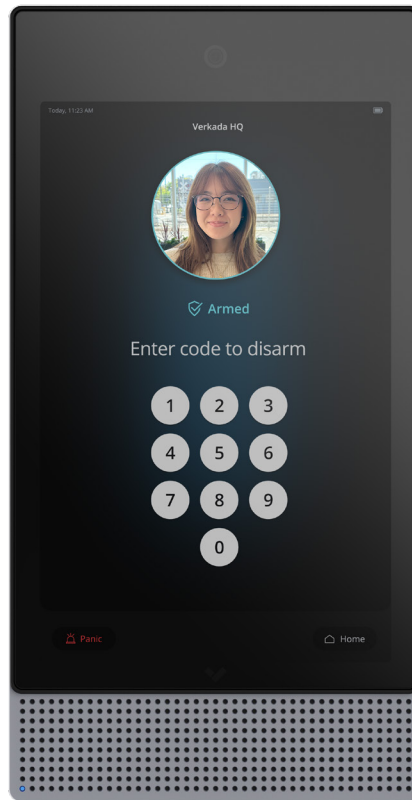

BC82 Alarm Console

The BC82 Alarm Console is a central device for on-site employees to monitor and manage their alarm system with an integrated camera, powerful siren, wireless sensor hub, integrated backup battery and more.

Arm/disarm keypad

- Touchscreen keypad to easily arm/disarm one or more sites within a given location
- A duress code can be entered to silently raise an alarm while disarming the system
- Easily accessible panic button for emergency situations

Integrated camera and speaker

- Get a video record of every arm/disarm event with the Console’s built-in camera
- Communicate with staff or visitors directly from Command via the Console’s two-way speaker

Powerful intrusion deterrence

- 90dB internal siren to scare off intruders

Built-in wireless sensor hub

- Integrated wireless hub can connect up to 60 wireless intrusion sensors or the BX21 wireless relay
- Up to 305m / 1,000ft range (line-of-sight)