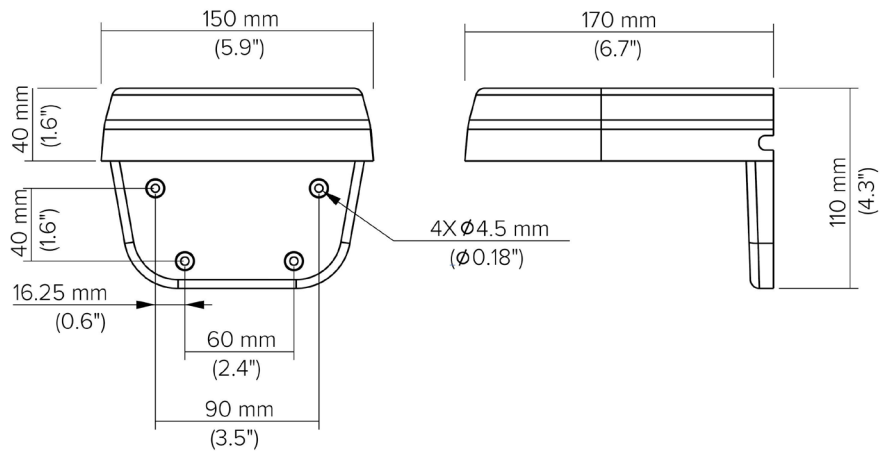

## Wall Mounted L-Shaped Bracket Kit

Compact bracket for mounting camera perpendicular to wall.

Compatible with Dome Series, D30, D50, SV11, ACC-MNT-4, ACC-MNT-9, and ACC-MNT-10

### Technical Specifications

<b>Model</b>	ACC-MNT-3	<b>Weight</b>	577g (1.27 lbs)
<b>Material</b>	Aluminum Alloy	<b>Box Dimensions</b>	125x160x388mm (4.9x6.3x15.3")
<b>Dimensions</b>	170x150x110mm (6.7x5.9x4.3")	<b>Box Weight</b>	709g (1.56 lbs)
<b>Color</b>	White		