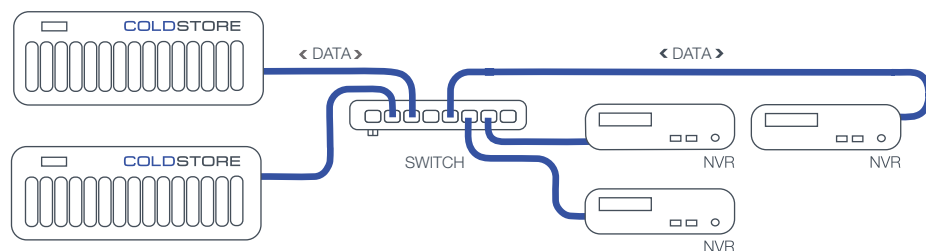

NVRs write to COLDSTORE Colossus across the network. Multiple recorders can write to a single COLDSTORE, or one recorder can write to multiple COLDSTORES if required.

In principle, individual video streams can be routed to any COLDSTORE on the network as required under the control of the third-party recording system.