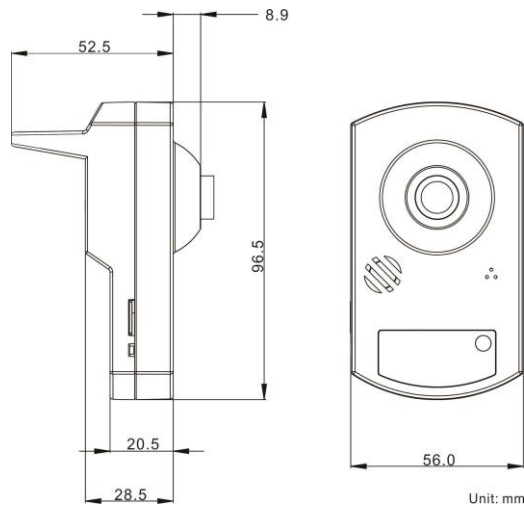

# CCMS2010-IR/IRW

2 Megapixel Compact IP Camera with integrated IR illumination, PoE and WIFI models

**VANDERBILT**

CCMS2010-IR  
CCMS2010-IRW

The new Vanderbilt IP camera incorporates many advanced features to match security requirements of today by combining both low light performance and clarity with its ultra-compact size. Flexible installation is achievable with WiFi and LAN (PoE), as well as Onvif compatibility, whilst integrated IR-illumination ensures the best possible image quality for every application. Designed to support our SPC intruder detection systems, this 2MP, Full-HD quad streaming camera compliments our IP portfolio as an easy-to-use networkable indoor device.

## Key features include:

- 2-Megapixel Sensor (1/2.7")
- Integrated IR illumination
- D/N with mechanical IR-cut filter
- Built-in Microphone and loudspeaker
- Full HD 1080p @ >25fps
- Quad streams H264/MJPEG
- Simultaneous H.264 and MJPEG encoding
- Wide angle lens for optimum view (2.8mm)
- Compatible with Vanderbilt SPC intrusion system for pre/post alarm recording
- PoE and WIFI models
- ONVIF protocol support (Streaming Profile S compliant)
- Basic motion detection and tamper alarm
- Support micro SD up to 32 GB (4GB included)
- Power supply & Camera Bracket included