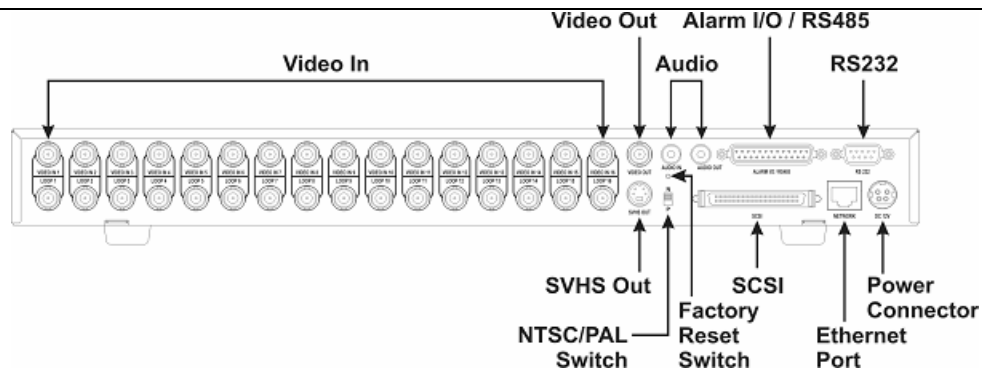

Connection Diagram

Technical data

	SISTORE AX9	SISTORE AX16
Video inputs		
Inputs	9 x PAL / NTSC (switchable), BNC, 75 Ohm, loop-thru	16 x PAL / NTSC (switchable), BNC, 75 Ohm, loop-thru
Recording speed simplex / duplex	50 / 25 ips (PAL), 60 / 30 ips (NTSC)	50 / 25 ips (PAL), 60 / 30 ips (NTSC)
Storage capacity	250 GB	250 GB
Audio inputs		
Inputs / outputs	1 x / 1 x, RCA	1 x / 1 x, RCA
Monitor output		
Outputs	PAL / NTSC (switchable), 1 x BNC / 1 x S-VHS, 75 Ohm	PAL / NTSC (switchable), 1 x BNC / 1 x S-VHS, 75 Ohm
Display formats	1 (full screen), 2 x 2 (quad), 3 x 3 (multi screen), PIP	1 (full screen), 2 x 2 (quad), 3 x 3, 4 x 4 (multi screen), PIP
Alarms		
Inputs / outputs	9 x / 2 x NO or NC contacts	16 x / 2 x NO or NC contacts
Video	Video loss detection with alarm	Video loss detection with alarm
Motion	16 x 12 zones	16 x 12 zones
Reset	1 x NO contact, 1 x reset button	1 x NO contact, 1 x reset button
Buzzer	1 x Internal (80 dB at 10 cm)	1 x Internal (80 dB at 10 cm)
Connectors		
Network	1 x Ethernet 10/100 BaseT	1 x Ethernet 10/100 BaseT
External modem	1 x RS232, DB9S	1 x RS232, DB9S
PTZ control	1 x RS485, DB25S, incl. I/O Board	1 x RS485, DB25S, incl. I/O Board
External drives	1 x USB, 1 x SCSI	1 x USB, 1 x SCSI
Electrical		
Power supply	12 V DC / 5.8 A (max.), adapter 100-240 V AC supplied	12 V DC / 5.8 A (max.), adapter 100-240 V AC supplied
Power input	70 W (max.)	70 W (max.)
Environmental		
Operating temperature	+5 to +40 °C (41 to 104 °F)	+5 to +40 °C (41 to 104 °F)
Relative Humidity	0 to 90 % (non-condensing)	0 to 90 % (non-condensing)
Mechanical		
Version	19-inch rack, 1U	19-inch rack, 1U
Dimensions (W x H x D)	430 x 44 x 399 mm	430 x 44 x 399 mm
Weight	5.6 kg	5.6 kg

Details for ordering

Type	Part no.	Designation	Weight
AX9 250	2GF4816-8CA	Digital recorder, 9 cameras, 250 GB	5.60 kg
AX16 250	2GF4816-8DA	Digital recorder, 16 cameras, 250 GB	5.60 kg