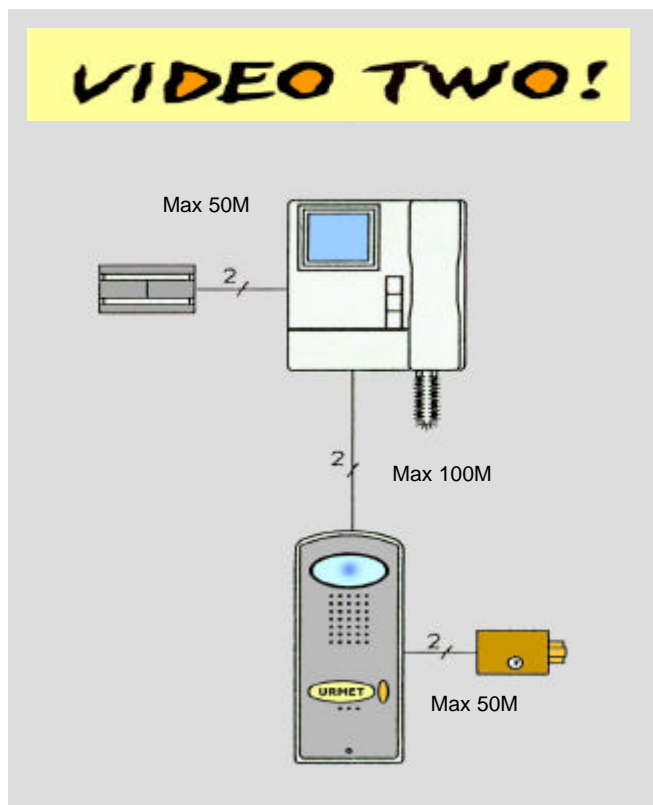

REF.	Data	hxwxd mm
952/1	2-wire video kit	
	Dedicated Winflat 4" monochrome monitor	216x206x63
	Dedicated video entrance panel with tamper proof screw and frame	
	Dedicated power supply unit on 7-module DIN rail	

Accessories and spare parts:

REF.	Data	hxwxd mm
952/100	Replacement power supply unit on 7-module DIN rail	
952/103	Replacement Winflat monitor	
952/104	Replacement video entrance panel	
952/90	Bracket for supplementary video monitor	
1727/50	Galvanised sheet steel flush mounting back box.	

952/1

CI/SfB

(68.2) X

Video two boxed kit

Features:

- Simple to install 2-Wire video boxed kit.
- Possible to expand with secondary audio handset, video monitor or extension sounder.
- Stylish Winflat 4" flat screen monochrome electronic call video monitor by 'Giugiaro' Design with self-insertion and lock release buttons, call volume, contrast and brightness adjustment.
- Power supply unit for fitting on 7- module DIN bar.
- Attractive external anodised aluminium push button panel with metal call buttons and backlit nameplates suitable for surface or semi-flush mounting.
- Galvanised steel flush mounting back box for gate installations.