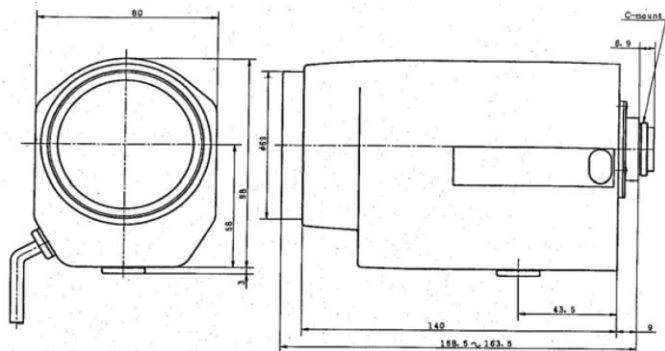

APPEARANCE

*Design and specifications are subject to change without notice.