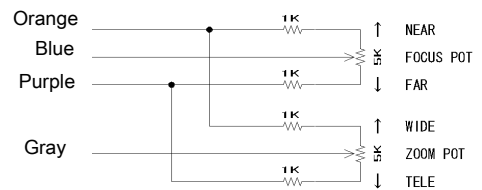

### CABLE CONNECTIONS

#### ■ IRIS/ZOOM/FOCUS

CONTROL	CABLE COLOR	POLARITY	DIRECTION
IRIS	YELLOW	+ (-)	Open (Close)
	BROWN	- (+)	
ZOOM	GREEN	+ (-)	Wide (Tele)
	WHITE	- (+)	
FOCUS	BLACK	+ (-)	Inf. (Near)
	RED	- (+)	

#### ■ POTENTIOMETER-PRESET (TM22Z1328NPN Only)

CABLE COLOR	CONNECTION
ORANGE	Pot. Supply
BLUE	Focus Pot. Wiper
PURPLE	Pot. Return
GRAY	Zoom Pot. Wiper

Wiring details for potentiometer-preset