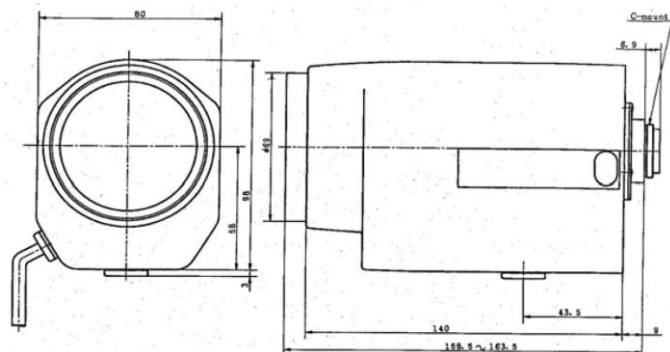

APPERANCE

*Design and specifications are subject to change without notice.