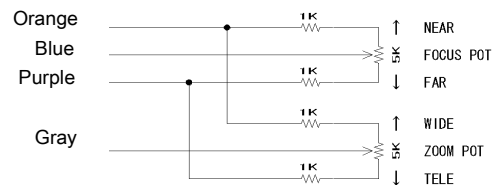

CABLE CONNECTIONS

■ DC AUTO IRIS (4-Pin Connector)

PIN #	SIGNAL
1	Damping Coil -
2	Damping Coil +
3	Driving Coil +
4	Driving Coil -

■ ZOOM / FOCUS

CONTROL	CABLE COLOR	POLARITY	DIRECTION
ZOOM	GREEN	+ (-)	Wide (Tele)
	WHITE	- (+)	
FOCUS	BLACK	+ (-)	Inf. (Near)
	RED	- (+)	

■ POTENTIOMETER-PRESET (TM22Z1328GAIDCPN Only)

CABLE COLOR	CONNECTION
ORANGE	Pot. Supply
BLUE	Focus Pot. Wiper
PURPLE	Pot. Return
GRAY	Zoom Pot. Wiper

Wiring details for potentiometer-preset

APPERANCE

*Design and specifications are subject to change without notice.