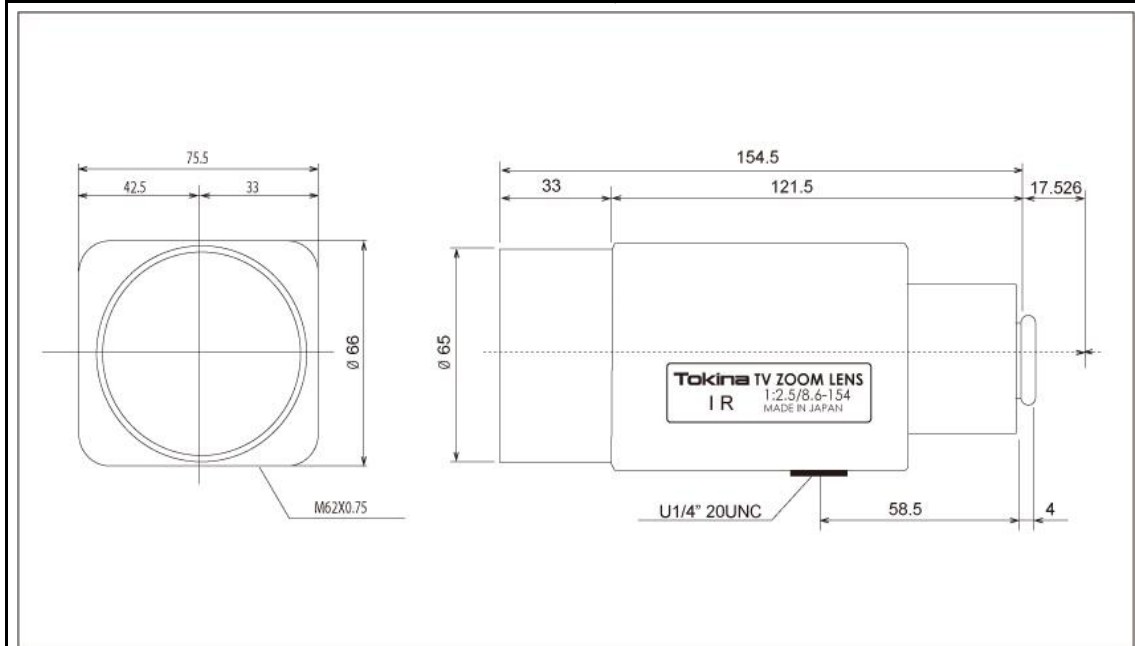

TM18Z8625AIPNIR f = 8.6-154mm F2.5

SPECIFICATION

MODEL NUMBER		TM18Z8625AIPNIR	
IMAGE FORMAT		1/2inch	
FOCAL LENGTH		8.6-154.0mm	
MAXIMUM APERTURE		F2.5	
APERTURE RATIO		F2.5-360	
BACK FOCAL LENGTH		14.2mm	
M.O.D.		2.0m	
OPERATION	IRIS	VIDEO AUTO IRIS	
	FOCUS	MOTORIZED WITH PRESET	
	ZOOM	MOTORIZED WITH PRESET	
WAVE LENGTH OF AVAILABILITY		430nm - 950nm	
ANGLE OF VIEW	DIAGONAL	W48.9°	T3.0°
	HORIZONTAL	W40.6°	T2.4°
	VERTICAL	W30.8°	T1.8°
FILTER SIZE		M62.0mm P=0.75	
DIMENSIONS		W66.0xH75.5xL154.5mm	
WEIGHT		775g	
OPERATING TEMPERATURE RANGE		-10°C~50°C	
OPERATING HUMIDITY RANGE		30%~70%	
MOUNT		C	

●AUTO IRIS

INPUT VOLTAGE	DC+8V-16V
CURRENT CONSUMPTION	40mA OR LESS
INPUT SIGNAL	VS OR V SIGNAL
IRIS ACCURACY	±15% AT VIDEO SIGNAL LEVEL
SENSITIVITY	0.5~1.0Vp-p AT VIDEO SIGNAL LEVEL
RESPONSE SPEED	APPROX.3 SECONDS

●FOCUS / ZOOM

INPUT VOLTAGE	DC+8V-12V
CURRENT CONSUMPTION	80mA OR LESS
MOTORIZATION SPEED	APPROX. 4-7 SECONDS