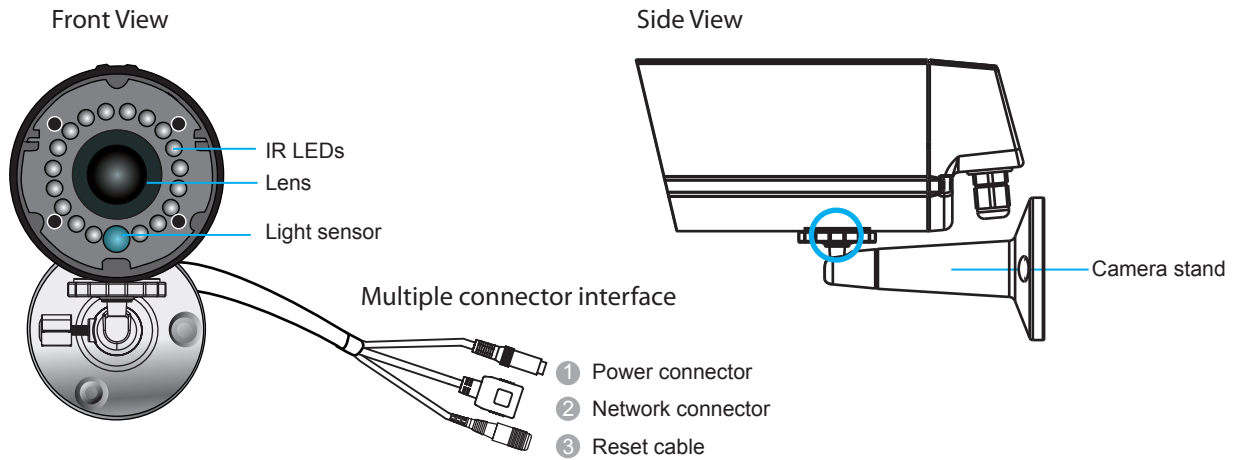

CAM3351

Full HD Day&Night Bullet Network Camera

Part Names and Functions