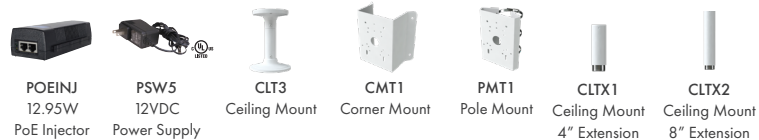

Optional Accessories

ONVIF is a trademark of Onvif, Inc. Chrome and Firefox use Java which requires an initial internet connection. Apple and the Apple logo are trademarks of Apple Inc., registered in the U.S. and other countries. App Store is a service mark of Apple Inc. Android, Google Play and the Google Play logo are trademarks of Google Inc. Speco Technologies is constantly developing and improving products. We reserve the right to modify product design and specifications without notice and without incurring any obligation. Spec Rev. 1/4/22

Apps available from the following:

800-645-5516 • Fax: 631-957-9142 or 631-957-3880 • specotech.com