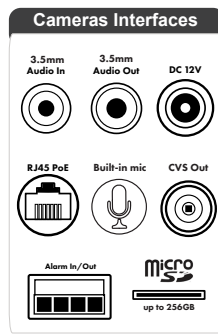

Operating & Unit Specifications

Power	PoE, 12VDC (power supply not included)
Power Consumption	< 8W
Operating Temperature	-40°F ~ 140°F
Operating Humidity	Less than 95 % (non-condensing)
Unit Dimensions	5.55" (φ) x 4.01" (H)
Unit Weight	1.96 lb.
Certifications	FCC, UL-listed