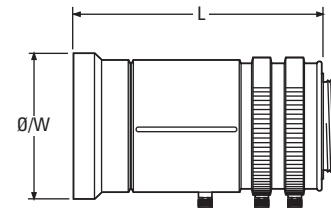

13VA5-40

Pelco's **13VA Series** 1/3-inch varifocal lenses offer versatile and flexible packages in one lens. Each adjustable manual iris lens in this series covers a specific range of focal lengths. Adjust these lenses to get the exact field of view instead of "almost-the-right-view."

Select the model lens that best suits your needs from the Technical Specifications section of this product specification sheet.

	Ø/W	L
13VA1-3	1.56 (3.96)	2.05 (5.21)
13VA2.5-6	1.56 (3.96)	1.84 (4.67)
13VA2.8-12	1.58 (4.01)	2.33 (5.92)
13VA3-8	1.51 (3.83)	2.13 (5.41)
13VA5-40	1.65 (4.19)	2.86 (7.26)
13VA5-50	1.56 (3.96)	2.33 (5.92)
13VA5.5-82.5	1.89 (4.80)	3.25 (8.26)