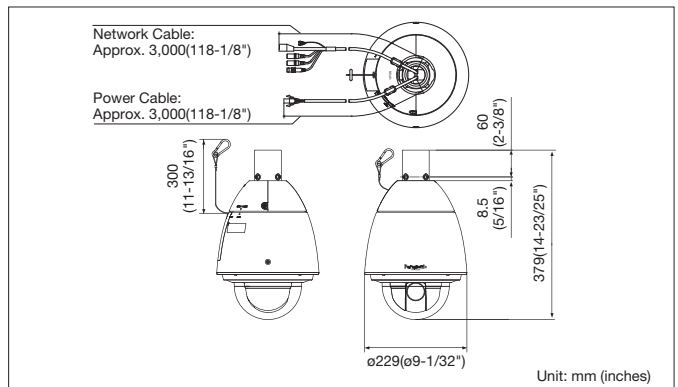

Appearance

Trademarks and registered trademarks

- Microsoft, and Windows are registered trademarks of Microsoft Corporation in the U.S. and other countries.
- UniPhier is a registered trademark of Panasonic Corporation.
- "Super Dynamic", "SDII", "SDIII", "SD5", "SD5Link", "i-PRO" and "i-PRO SmartHD" logos are trademarks or registered trademarks of Panasonic Corporation.
- ONVIF and the ONVIF logo are trademarks of ONVIF Inc.

Important

• All TV pictures are simulated. • Masses and dimensions are approximate. • Specifications are subject to change without notice. • These products may be subject to export control regulations. • All product pictures are NTSC models.

DISTRIBUTED BY:

Panasonic

<http://panasonic.net/security/>

Printed in Japan (2A-076AA)