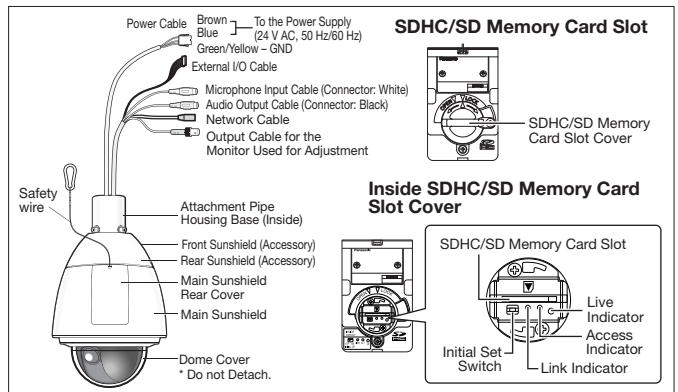

Part Names and Functions