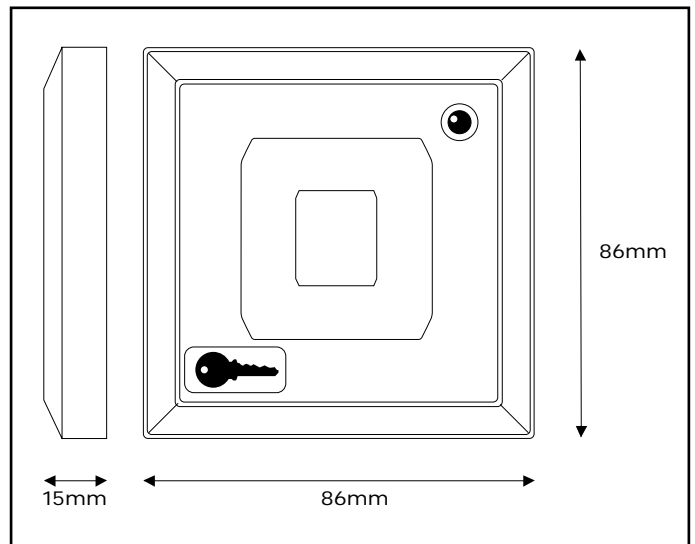

Medium Range Standard Plus Reader

- Up to 25cm reading range
- Improved LED feedback
- Easy to use
- Easy to install
- No moving parts
- Lifetime guarantee

Part no. 20444 (Dark beige)
20443 (Dark grey)

The KeyPAC Medium Range Standard plus Reader has an attractively styled ABS housing and is available in dark beige or dark grey. The screw heads are covered by a 'clip-in' decor panel which can be easily replaced if the front of the reader becomes damaged. It also has a built-in sounder which can be programmed to issue a local alarm when a door is left open or forced.

Main operational features

To gain access the user must present a valid KeyPAC ID (identification) device to the reader. The LED will change from red to green showing the lock has been released. The LED flashes quickly from red to green to indicate unauthorised ID.

Reading range: 0-25cm*

Compatibility with other PAC products

Reader Type	System			
	Easkey	Easkey 1000	PAC 2100/1100	PAC 2200
Standard Plus	✓	✓	✓	

Dimensions

PAC International Ltd is a market leader in the manufacture of integrated access control systems. PAC offers a wide range of other reading technologies. For further information, or for details on other PAC readers, contact Customer Services on 0161 406 3400.

*Reading range when using ISO card away from any metallic objects.