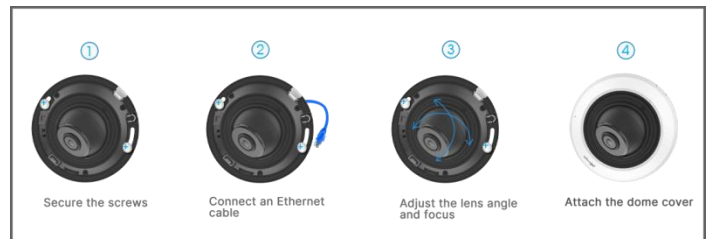

## Easy Installation & Adjustment

With a built-in RJ45 port, PoE functionality and 3-axis mechanical design, the installation steps of IR Mini Dome Camera are as easy as ABC.