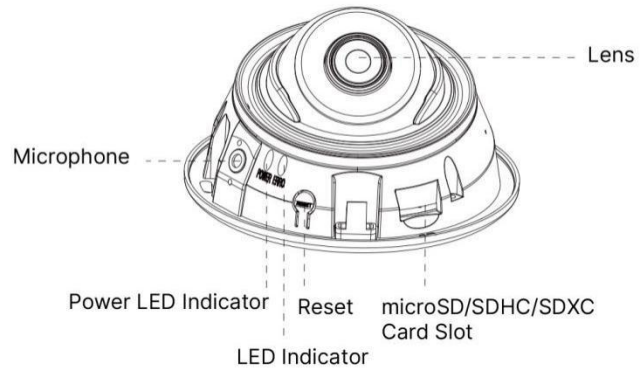

# AI IR Mini Dome Network Camera

<b>Audio</b>	Audio Compression	G.711/AAC/G.722/G.726	
	Audio Sampling Rate	8/16/32/48KHz	
	Audio Bit Rate	16~256kbps	
	Two-way Audio	N/A	
<b>Intelligent Analytics</b>	Video Analysis	Region Entrance, Region Exiting, Advanced Motion Detection, Tamper Detection, Line Crossing, Loitering, Object Left, Object Removed	
<b>System</b>	Storage	Support microSD/SDHC/SDXC Card Local Storage, up to 1TB	
	Advanced Function	BLC, HLC, 2D DNR, 3D DNR, Defog, AWB, IP Address Filtering, AGC, Anti-flicker, Corridor Mode, Deblur	
	SIP/VoIP Support	Yes, Voice & Video-over-IP	
	Event Trigger	Motion Detection, Network Disconnection, Audio Alarm, etc.	
	Event Action	FTP Upload, SMTP Upload, SD Card Record, SIP Phone, HTTP Notification, etc.	
	System Compatibility	ONVIF Profile G & S & T, API	
<b>General</b>	Working Temperature	-40°C~60°C	
	Working Humidity	0~90%(Non-condensing)	
	Power Supply	PoE (802.3af)	
	Power Consumption	3.3W MAX 5W MAX (With IR on)	3.7W MAX 5.4W MAX (With IR on)
	Weight	200g	
	Dimensions	Ø97.8mmX57.9mm	
	Warranty	3/5 Years	

## Structure Diagrams

Units: mm