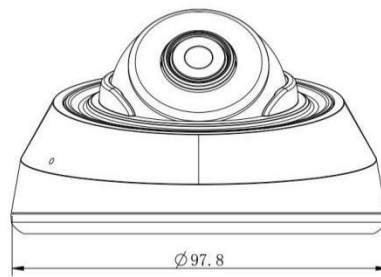

# AI IR Mini Dome Network Camera

<b>Audio</b>	Audio Compression	G.711/AAC/G.722/G.726	
	Audio Sampling Rate	8/16/32/48KHz	
	Audio Bit Rate	16~256kbps	
	Two-way Audio	N/A	
<b>Intelligent Analytics</b>	Video Analysis	Region Entrance, Region Exiting, Advanced Motion Detection, Tamper Detection, Line Crossing, Loitering, Object Left, Object Removed	
<b>System</b>	Storage	Support microSD/SDHC/SDXC Card Local Storage, up to 1TB	
	Advanced Function	BLC, HLC, 2D DNR, 3D DNR, Defog, AWB, IP Address Filtering, AGC, Anti-flicker, Corridor Mode, Deblur	
	SIP/VoIP Support	Yes, Voice & Video-over-IP	
	Event Trigger	Motion Detection, Network Disconnection, Audio Alarm, etc.	
	Event Action	FTP Upload, SMTP Upload, SD Card Record, SIP Phone, HTTP Notification, etc.	
	System Compatibility	ONVIF Profile G & S & T, API	
<b>General</b>	Working Temperature	-40°C~60°C	
	Working Humidity	0~90%(Non-condensing)	
	Power Supply	PoE (802.3af)	
	Power Consumption	3.3W MAX 5W MAX (With IR on)	3.7W MAX 5.4W MAX (With IR on)
	Weight	200g	
	Dimensions	Ø97.8mmX57.9mm	
	Warranty	3/5 Years	

## Structure Diagrams

Units: mm