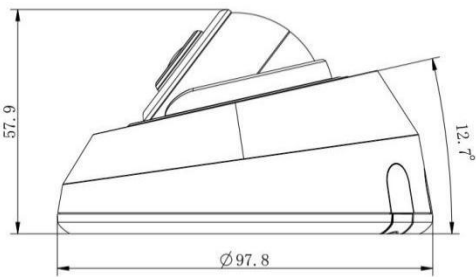

# AI IR Mini Dome Network Camera

<b>Audio</b>	Audio Compression	G.711/AAC/G.722/G.726	
	Audio Sampling Rate	8/16/32/48KHz	
	Audio Bit Rate	16~256kbps	
	Two-way Audio	N/A	
<b>Intelligent Analytics</b>	Video Analysis	Region Entrance, Region Exiting, Advanced Motion Detection, Tamper Detection, Line Crossing, Loitering, Object Left, Object Removed	
<b>System</b>	Storage	Support microSD/SDHC/SDXC Card Local Storage, up to 1TB	
	Advanced Function	BLC, HLC, 2D DNR, 3D DNR, Defog, AWB, IP Address Filtering, AGC, Anti-flicker, Corridor Mode, Deblur	
	SIP/VoIP Support	Yes, Voice & Video-over-IP	
	Event Trigger	Motion Detection, Network Disconnection, Audio Alarm, etc.	
	Event Action	FTP Upload, SMTP Upload, SD Card Record, SIP Phone, HTTP Notification, etc.	
	System Compatibility	ONVIF Profile G & S & T, API	
<b>General</b>	Working Temperature	-40°C~60°C	
	Working Humidity	0~90%(Non-condensing)	
	Power Supply	PoE (802.3af)	
	Power Consumption	3.3W MAX 5W MAX (With IR on)	3.7W MAX 5.4W MAX (With IR on)
	Weight	200g	
	Dimensions	Ø97.8mmX57.9mm	
	Warranty	3/5 Years	

## Structure Diagrams

Units: mm