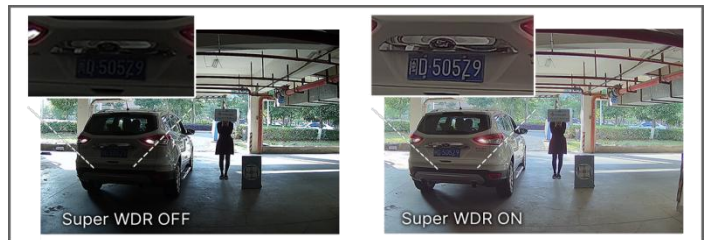

120dB Super WDR

Sensor-based WDR technology allows the camera to record greater scene details with true color reproduction even under the extreme back light and high contrast conditions. The ratio that the brightest light signal values divided by the darkest light signal values is up to 120dB.