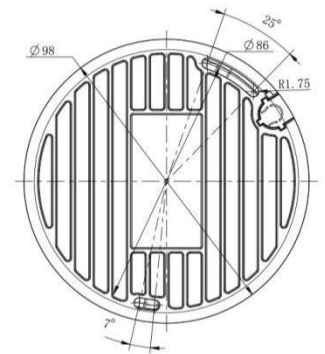

# AI IR Mini Dome Network Camera

<b>Audio</b>	Audio Compression	G.711/AAC/G.722/G.726	
	Audio Sampling Rate	8/16/32/48KHz	
	Audio Bit Rate	16~256kbps	
	Two-way Audio	N/A	
<b>Intelligent Analytics</b>	Video Analysis	Region Entrance, Region Exiting, Advanced Motion Detection, Tamper Detection, Line Crossing, Loitering, Object Left, Object Removed	
<b>System</b>	Storage	Support microSD/SDHC/SDXC Card Local Storage, up to 1TB	
	Advanced Function	BLC, HLC, 2D DNR, 3D DNR, Defog, AWB, IP Address Filtering, AGC, Anti-flicker, Corridor Mode, Deblur	
	SIP/VoIP Support	Yes, Voice & Video-over-IP	
	Event Trigger	Motion Detection, Network Disconnection, Audio Alarm, etc.	
	Event Action	FTP Upload, SMTP Upload, SD Card Record, SIP Phone, HTTP Notification, etc.	
	System Compatibility	ONVIF Profile G & S & T, API	
<b>General</b>	Working Temperature	-40°C~60°C	
	Working Humidity	0~90%(Non-condensing)	
	Power Supply	PoE (802.3af)	
	Power Consumption	3.3W MAX 5W MAX (With IR on)	3.7W MAX 5.4W MAX (With IR on)
	Weight	200g	
	Dimensions	Ø97.8mmX57.9mm	
	Warranty	3/5 Years	

## Structure Diagrams

Units: mm

### A01 Pole Mount

Weight: 720g  
Dimensions: 170\*51.5\*152.6mm