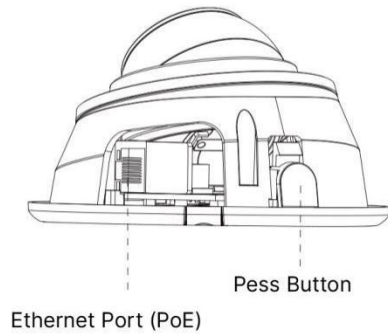

# AI IR Mini Dome Network Camera

<b>Audio</b>	Audio Compression	G.711/AAC/G.722/G.726	
	Audio Sampling Rate	8/16/32/48KHz	
	Audio Bit Rate	16~256kbps	
	Two-way Audio	N/A	
<b>Intelligent Analytics</b>	Video Analysis	Region Entrance, Region Exiting, Advanced Motion Detection, Tamper Detection, Line Crossing, Loitering, Object Left, Object Removed	
<b>System</b>	Storage	Support microSD/SDHC/SDXC Card Local Storage, up to 1TB	
	Advanced Function	BLC, HLC, 2D DNR, 3D DNR, Defog, AWB, IP Address Filtering, AGC, Anti-flicker, Corridor Mode, Deblur	
	SIP/VoIP Support	Yes, Voice & Video-over-IP	
	Event Trigger	Motion Detection, Network Disconnection, Audio Alarm, etc.	
	Event Action	FTP Upload, SMTP Upload, SD Card Record, SIP Phone, HTTP Notification, etc.	
	System Compatibility	ONVIF Profile G & S & T, API	
<b>General</b>	Working Temperature	-40°C~60°C	
	Working Humidity	0~90%(Non-condensing)	
	Power Supply	PoE (802.3af)	
	Power Consumption	3.3W MAX 5W MAX (With IR on)	3.7W MAX 5.4W MAX (With IR on)
	Weight	200g	
	Dimensions	Ø97.8mmX57.9mm	
	Warranty	3/5 Years	

## Structure Diagrams

Units: mm