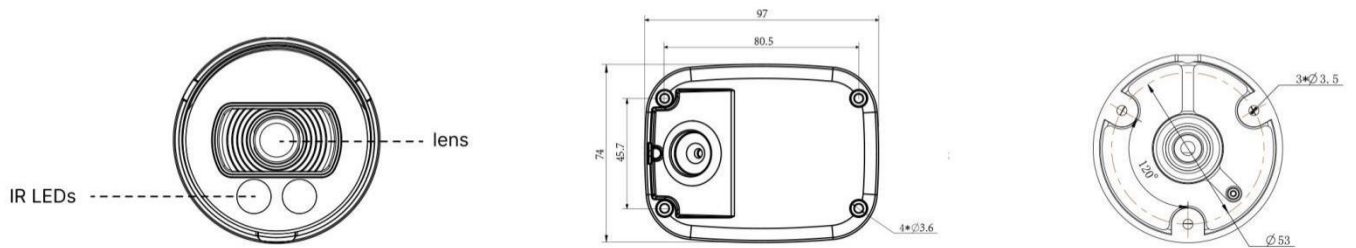

AI Vandal-proof Mini Bullet Network Camera

Structure Diagrams

Junction Box Version

Cable Out Version

Units: mm

Accessories Support

A01 Pole Mount

Weight: 720g
Dimensions: 170*51.5*152.6mm

A03 External Corner Bracket

Weight: 900g
Dimensions: 170*152.5*76.3mm

Milesight | www.milesight.com

Contact Us: sales@milesight.com support@milesight.com

Add: Building C09, Software ParkPhase III, Xiamen 361024, Fujian, China
Tel: +86-592-5922772