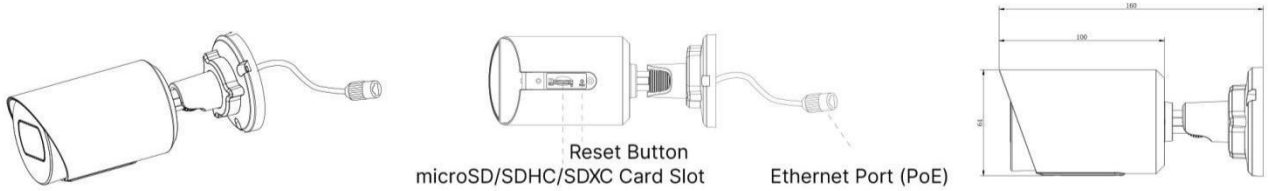

AI Vandal-proof Mini Bullet Network Camera

Intelligent Analytics	Video Analysis	Region Entrance, Region Exiting, Advanced Motion Detection, Tamper Detection, Line Crossing, Loitering, Object Left, Object Removed				
System	Storage	Support microSD/SDHC/SDXC Card Local Storage, up to 1TB				
	Advanced Function	BLC, HLC, 2D DNR, 3D DNR, Defog, AWB, IP Address Filtering, AGC, Anti-flicker, Corridor Mode, Deblur				
	SIP/VoIP Support	Yes, Voice & Video-over-IP				
	Event Trigger	Motion Detection, Network Disconnection, etc.				
	Event Action	FTP Upload, SMTP Upload, SD Card Record, SIP Phone, HTTP Notification, etc.				
	System Compatibility	ONVIF Profile G & S & T, API				
General	Working Temperature	-40°C~60°C				
	Working Humidity	0~90%(Non-condensing)				
	Power Supply	PoE (802.3af)				
	Power Consumption	<table border="0" style="width: 100%;"> <tr> <td style="text-align: center;">3.5W MAX</td> <td style="text-align: center;">4.2W MAX</td> </tr> <tr> <td style="text-align: center;">5.4W MAX (With IR on)</td> <td style="text-align: center;">5.8W MAX (With IR on)</td> </tr> </table>	3.5W MAX	4.2W MAX	5.4W MAX (With IR on)	5.8W MAX (With IR on)
	3.5W MAX	4.2W MAX				
	5.4W MAX (With IR on)	5.8W MAX (With IR on)				
	Housing	Up to IP67-rated for Weather-resistant Performance / Vandal-proof IK10-rated Metal Housing				
	Weight	610g (Junction Box Version) / 450g (Cable Out Version)				
Dimensions	97mmX74mmX180mm (Junction Box Version) / 64mmX64mmX160mm (Cable Out Version)					
Warranty	3/5 Years					

AI Vandal-proof Mini Bullet Network Camera

Structure Diagrams

Junction Box Version

Cable Out Version

Units: mm

Accessories Support

A01 Pole Mount

Weight: 720g
Dimensions: 170*51.5*152.6mm

A03 External Corner Bracket

Weight: 900g
Dimensions: 170*152.5*76.3mm

Milesight | www.milesight.com

Contact Us: sales@milesight.com support@milesight.com

Add: Building C09, Software ParkPhase III, Xiamen 361024, Fujian, China
Tel: +86-592-5922772