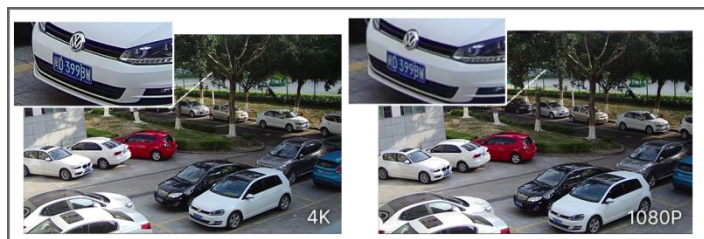

4K Video Viewing Experience

The camera performs well in catching detailed image with 4K HD resolution regardless of the moving speed.