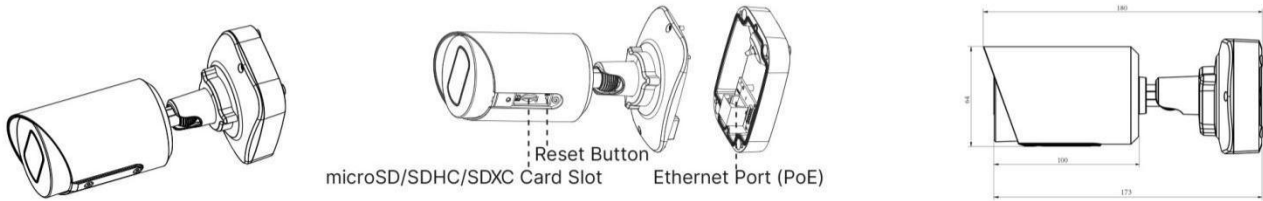

AI Vandal-proof Mini Bullet Network Camera

Intelligent Analytics	Video Analysis	Region Entrance, Region Exiting, Advanced Motion Detection, Tamper Detection, Line Crossing, Loitering, Object Left, Object Removed				
System	Storage	Support microSD/SDHC/SDXC Card Local Storage, up to 1TB				
	Advanced Function	BLC, HLC, 2D DNR, 3D DNR, Defog, AWB, IP Address Filtering, AGC, Anti-flicker, Corridor Mode, Deblur				
	SIP/VoIP Support	Yes, Voice & Video-over-IP				
	Event Trigger	Motion Detection, Network Disconnection, etc.				
	Event Action	FTP Upload, SMTP Upload, SD Card Record, SIP Phone, HTTP Notification, etc.				
	System Compatibility	ONVIF Profile G & S & T, API				
General	Working Temperature	-40°C~60°C				
	Working Humidity	0~90%(Non-condensing)				
	Power Supply	PoE (802.3af)				
	Power Consumption	<table border="0" style="width: 100%;"> <tr> <td style="text-align: center;">3.5W MAX</td> <td style="text-align: center;">4.2W MAX</td> </tr> <tr> <td style="text-align: center;">5.4W MAX (With IR on)</td> <td style="text-align: center;">5.8W MAX (With IR on)</td> </tr> </table>	3.5W MAX	4.2W MAX	5.4W MAX (With IR on)	5.8W MAX (With IR on)
	3.5W MAX	4.2W MAX				
	5.4W MAX (With IR on)	5.8W MAX (With IR on)				
	Housing	Up to IP67-rated for Weather-resistant Performance / Vandal-proof IK10-rated Metal Housing				
	Weight	610g (Junction Box Version) / 450g (Cable Out Version)				
Dimensions	97mmX74mmX180mm (Junction Box Version) / 64mmX64mmX160mm (Cable Out Version)					
Warranty	3/5 Years					

AI Vandal-proof Mini Bullet Network Camera

Structure Diagrams

Junction Box Version

Cable Out Version

Units: mm

Accessories Support

A01 Pole Mount

Weight: 720g
Dimensions: 170*51.5*152.6mm

A03 External Corner Bracket

Weight: 900g
Dimensions: 170*152.5*76.3mm

Milesight | www.milesight.com

Contact Us: sales@milesight.com support@milesight.com

Add: Building C09, Software ParkPhase III, Xiamen 361024, Fujian, China
Tel: +86-592-5922772