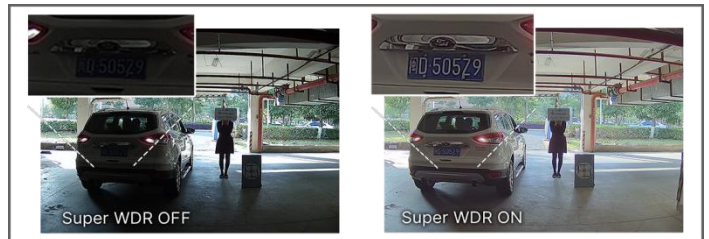

AI Vandal-proof Mini Bullet Network Camera

IP67

IK10

DATASHEET

KEY FEATURES

- ▶ NDA A Compliance (The fully NDA A-compliant products are well suited for government, defense and a range of projects subject to the NDA A.)
- ▶ Powerful IR LEDs (Equipped with 3rd generation dot matrix IR LEDs, guaranteeing excellent image quality, long lifespan and energy efficiency.)
- ▶ Advanced Functions (Boasting to support various advanced functions such as HLC, Defog, ROI.)
- ▶ 1TB (Supporting ultra-large external microSD/SDHC/SDXC card storage up to 1TB.)
- ▶ 0.005Lux Starlight (Deliver high detailed color images even in low light environment reaching 0.005Lux.)
- ▶ Smart Stream (Bandwidth, storage and bit rate are saved with Smart Stream On, eg, H.265+ saves 70%~80% bandwidth that of H.264.)

AI Video Analytics

The AI Camera Series can intelligently filter objects to focus on human and vehicle detection in multiple events such as Region Entrance, Region Exiting, Loitering, Advanced Motion Detection, etc.

120dB Super WDR

Sensor-based WDR technology allows the camera to record greater scene details with true color reproduction even under the extreme back light and high contrast conditions. The ratio that the brightest light signal values divided by the darkest light signal values is up to 120dB.

4K Video Viewing Experience

The camera performs well in catching detailed image with 4K HD resolution regardless of the moving speed.

IP67&IK10

Supporting IP67-rated weather proofing and IK10-rated vandal proof which are the leading level of the industry, the camera is well protected against adverse impact to ensure the performance.