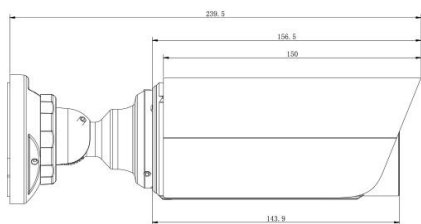

Structure Diagrams