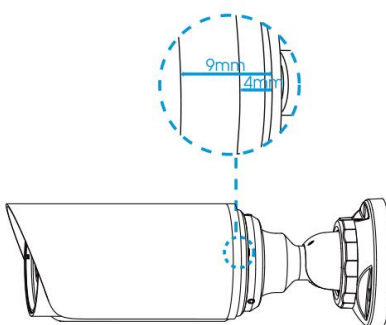

Structure Diagrams

Units: mm

Accessories Support

A01 Pole Mount

Weight: 720g

Dimensions: 170*51.5*152.6mm

A03 External Corner Bracket

Weight: 900g

Dimensions: 170*152.5*76.3mm

A63 Junction Box

Weight: 620g

Dimensions: 134*126*40mm