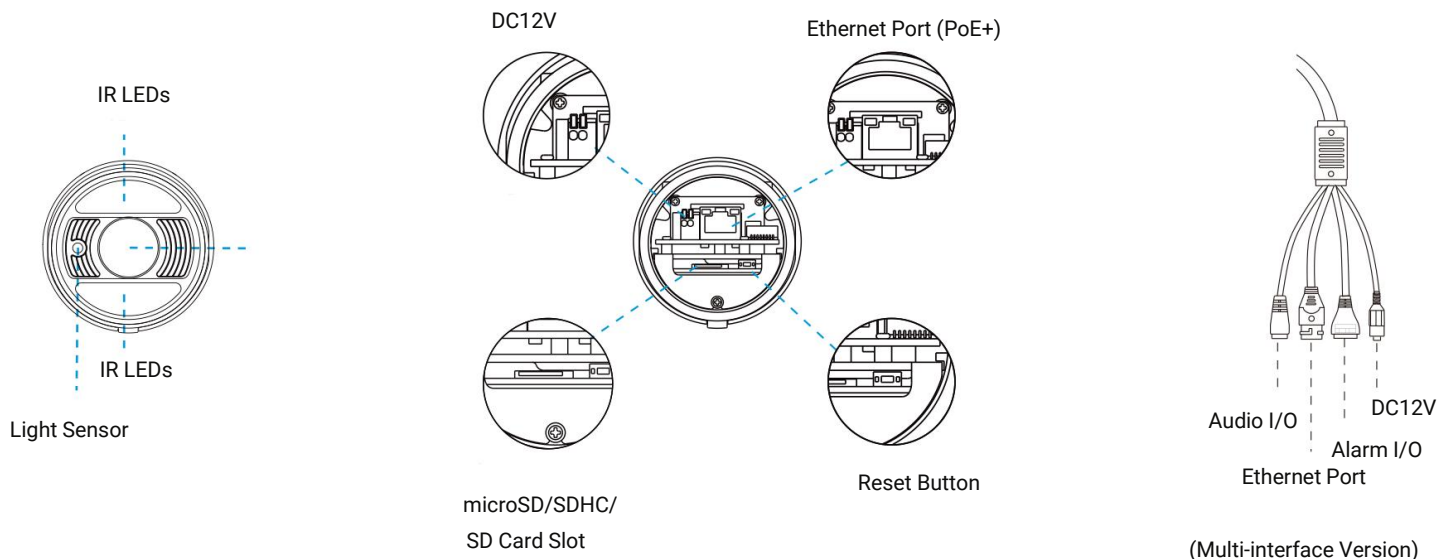

Structure Diagrams

Units: mm

Accessories Support

A01 Pole Mount

Weight: 720g

Dimensions: 170*51.5*152.6mm

A03 External Corner Bracket

Weight: 900g

Dimensions: 170*152.5*76.3mm

A63 Junction Box

Weight: 620g

Dimensions: 134*126*40mm