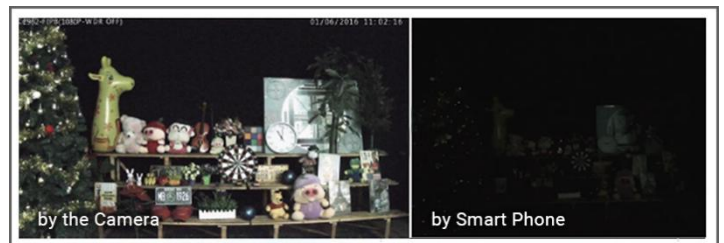

AI Video Analytics

- 8 intelligent VCA modes powered by AI engine, which can intelligently filter objects to focus on human and vehicle detection.
- People Counting technology provides high accuracy and real-time data based on AI algorithm with statistic reports.
- Face Detection function detects human faces in the monitoring scene and captures the snapshots, which greatly enhances the monitoring efficiency.

30fps@4K

Providing 4K HD resolution with frame rate of 30fps, the camera performs well in catching detailed image regardless of the moving speed.

0.005Lux Ultra Low-light

The starlight camera is able to deliver high detailed color images even in low light environment reaching 0.005Lux(Color) or 0Lux(B/W), and near infrared light environments without any supplementary lighting.