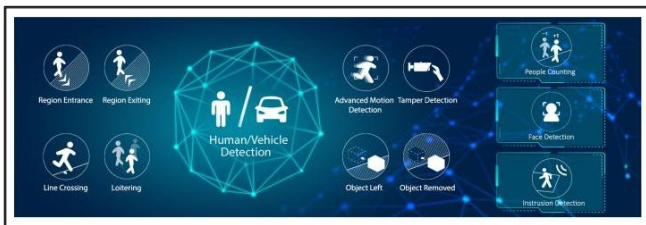

Milesight

AI Motorized Bullet Network Camera

NDA A ✓

IP67 + IK10

Motorized Lens

DATASHEET

- ▶ NDA A Compliance (The fully NDA A-compliant products are well suited for government, defense and a range of projects subject to the NDA A.)
- ▶ Smart IR II (Combining the High Beam and Low Beam to adjust IR intensity to fit different lighting conditions.)
- ▶ 140dB Super WDR (Excellent performance even when the ratio of the luminosity of brightest and darkest is up to 140dB.)
- ▶ Advanced Functions (Boasting to support various advanced functions such as HLC, ROI.)
- ▶ 1TB (Supporting ultra-large external microSD/SDHC/SDXC card storage up to 1TB.)
- ▶ Adjustable 3-Axis Bracket (Providing a robust mounting platform for angle adjustments on a 3-axis plane.)
- ▶ Smart Stream (Bandwidth, storage and bit rate are saved with Smart Stream On, eg, H.265+ saves 70%~80% bandwidth that of H.264.)

AI Video Analytics

- 8 intelligent VCA modes powered by AI engine, which can intelligently filter objects to focus on human and vehicle detection.
- People Counting technology provides high accuracy and real-time data based on AI algorithm with statistic reports.
- Face Detection function detects human faces in the monitoring scene and captures the snapshots, which greatly enhances the monitoring efficiency.