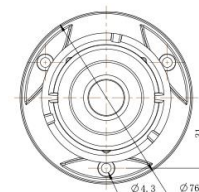

Structure Diagrams

Units: mm

Accessories Support

A01 Pole Mount

Weight: 720g

Dimensions: 170*51.5*152.6mm

A03 External Corner Bracket

Weight: 900g