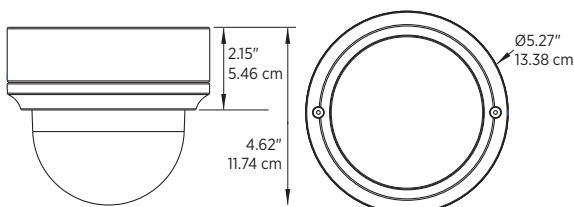

Key Benefits

- ▼ **Built-In Video Analytics**
  - **Abandoned Object** - an alarm is triggered if an object remains in one spot for too long.
  - **Loitering Detection** - an alarm is triggered when people remain in an area for too long.
  - **Tripwire** - an alarm is triggered when a person or object crosses the defined line.
  - **Intrusion Detection** - an alarm is triggered when people or vehicles enter a specific area.
  - **Object Removal** - an alarm is triggered if an object is removed from an area.
- ▼ **Save money on storage and bandwidth.** The camera's low bit rate (LBR) setting reduces storage and bandwidth usage by 50% or more in most applications; streams can drop below 1Mbps at 4MP (15 fps).
- ▼ **High Dynamic Range (HDR).** The camera blends the best parts of several separate exposures together to combine the most focused, well-lit, and colorful parts of the scene.
- ▼ **Smart IR Illumination.** The built-in LEDs provide uniform illumination in total darkness, which means users will see high-quality, low-noise video from over 131 feet away. The camera automatically adjusts the intensity of the LEDs to compensate for the distance of an object, so the object is not overexposed when it gets too close to the camera.
- ▼ **P-Iris.** The enhanced video clarity and depth of field offered by the P-Iris allow objects close to and far away from the camera to remain in focus, simultaneously.