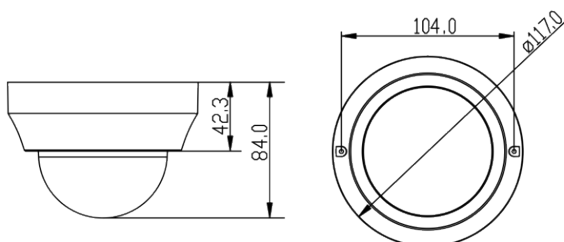

Key Benefits

▼ Built-In Video Analytics

- **Abandoned Object** - an alarm is triggered if an object remains in one spot for too long.
- **Loitering Detection** - an alarm is triggered when people remain in an area for too long.
- **Tripwire** - an alarm is triggered when a person or object crosses the defined line.
- **Intrusion Detection** - an alarm is triggered when people or vehicles enter a specific area.
- **Object Removal** - an alarm is triggered if an object is removed from an area.

- ▼ **High Dynamic Range (HDR)**. The camera blends the best parts of several separate exposures together to combine the most focused, well-lit, and colorful parts of the scene.

- ▼ **Smart IR Illumination**. The built-in LEDs provide uniform illumination in total darkness, which means users will see high-quality, low-noise video from 100 feet away. Additionally, the camera automatically adjusts the intensity of the IR LEDs to compensate for the distance of an object, so the object is not overexposed when it gets too close to the camera.

- ▼ **Save money on storage and bandwidth**. The camera's low bit rate (LBR) setting reduces storage and bandwidth usage by 50% or more in most applications; streams can drop below 1Mbps at 4MP (15 fps).

Leverage a comprehensive range of analytics to make video searchable, actionable and quantifiable.