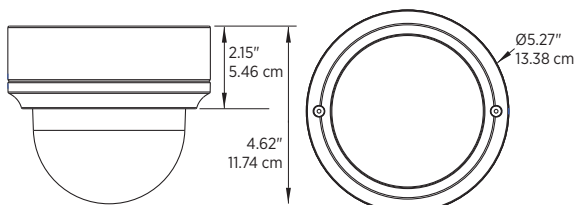

▼ **High Dynamic Range (HDR).** The camera blends the best parts of several separate exposures together to combine the most focused, well-lit, and colorful parts of the scene.

▼ **Save money on storage and bandwidth.** The camera's low bit rate (LBR) setting reduces storage and bandwidth usage by 50% or more in most applications; streams can drop below 1Mbps at 2MP (15 fps).

▼ **Smart IR Illumination.** The built-in LEDs provide uniform illumination in total darkness, which means users will see high-quality, low-noise video from over 130 feet away. Additionally, the camera automatically adjusts the intensity of the IR LEDs to compensate for the distance of an object, so the object is not overexposed when it gets too close to the camera.

▼ **P-Iris.** The enhanced video clarity and depth of field offered by the P-Iris allows objects close to and far away from the camera to remain in focus, simultaneously.

▼ **Region of Interest (ROI) encoding.** For each stream, you can configure up to three regions wherein you can increase or decrease the image compression to further optimize the scene. This advanced encoding lets you lower the bit rate while keeping the most important parts of the image sharp.