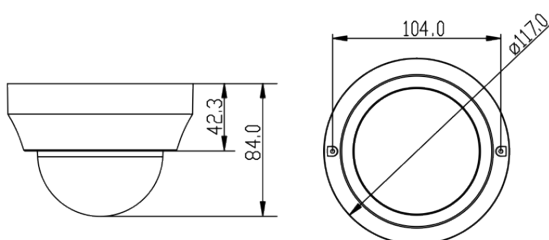

Key Benefits

▼ Built-In Video Analytics

- **Abandoned Object** - an alarm is triggered if an object remains in one spot for too long.
- **Loitering Detection** - an alarm is triggered when people remain in an area for too long.
- **Tripwire** - an alarm is triggered when a person or object crosses the defined line.
- **Intrusion Detection** - an alarm is triggered when people or vehicles enter a specific area.
- **Object Removal** - an alarm is triggered if an object is removed from an area.

▼ High Dynamic Range (HDR). The camera blends the best parts of several separate exposures together to combine the most focused, well-lit, and colorful parts of the scene.

▼ Smart IR Illumination. The built-in LEDs provide uniform illumination in total darkness, which means users will see high-quality, low-noise video from 100 feet away. Additionally, the camera automatically adjusts the intensity of the IR LEDs to compensate for the distance of an object, so the object is not overexposed when it gets too close to the camera.

▼ Save money on storage and bandwidth. The camera's low bit rate (LBR) setting reduces storage and bandwidth usage by 50% or more in most applications; streams can drop below 1Mbps at 2MP (15 fps).

Leverage a comprehensive range of analytics to make video searchable, actionable and quantifiable.