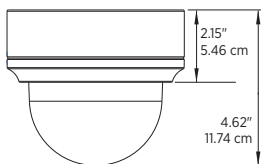

Key Benefits

- ▼ **Built-In video Intelligence.**
  - **Abandoned Object** - an alarm is triggered if an object remains in one spot for too long.
  - **Loitering Detection** - an alarm is triggered when people remain in an area for too long.
  - **Tripwire** - an alarm is triggered when a person or object crosses the defined line.
  - **Stopped Vehicle** - an alarm is triggered when a vehicle remains in an area for too long.
  - **Intrusion Detection** - an alarm is triggered when people or vehicles enter a specific area.
  - **Object Removal** - an alarm is triggered if an object is removed from an area.
  - **License Plate Recognition** - detect and capture license plates to be used with Searchlight application.
- ▼ **Enhanced for Curbside pickup.** Using the stopped vehicle analytic, the camera can identify vehicles who pull into a parking space. The camera can alert the store staff of the presence and decrease waiting times for customers.
- ▼ **"Region of interest" encoding.** Identify parts of the scene as low or high importance, then adjust the compression levels within those zones, to save on storage.
- ▼ **Digital Overlay High Dynamic Range (DOL-HDR).** The camera blends the best parts of three separate exposures together to combine the most focused, well-lit, and colorful parts of the scene.
- ▼ **Save money on storage and bandwidth.** The low bit rate (LBR) setting reduces storage and bandwidth usage by 50% or more in most applications; streams can drop below 3Mbps at 6MP (15 fps).
- ▼ **See better in polluted, hazy environments.** The sensor can "see through" adverse conditions to capture details in smog, fog and smoky environments.

Thanks to embedded AI training, the camera is able to make intelligent decisions to recognize people and cars.