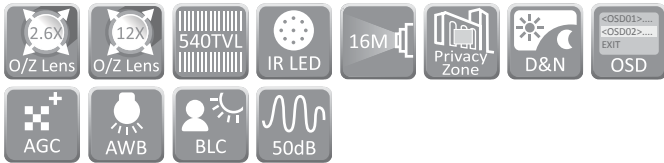

Dimensions 142 mm (H) x 135 mm (D)

(Unit:mm)

Indoor Speed Dome Camera

Name		2.6X / 12X IR Speed Dome Camera Series							
General	Model	SP2034N	SP2038N	SP2034P	SP2038P	SP2124N	SP2128N	SP2124P	SP2128P
		System	NTSC				PAL		
	Power Supply	AC 24V ±10%	AC 100V ~ 240V	AC 24V ±10%	AC 100V ~ 240V	AC 24V ±10%	AC 100V ~ 240V	AC 24V ±10%	AC 100V ~ 240V
	Power Consumption	10 Watts							
	Image Pick-up Device	Sony 1/4" Super HAD CCD							
	Effective Pixels	768 (H) x 494 (V)		752 (H) x 582 (V)		768 (H) x 494 (V)		752 (H) x 582 (V)	
	Scanning System	2:1 Interlace							
	Scanning Frequency	15.734 KHz (H) , 59.94 Hz (V)		15.625 KHz (H) , 50 Hz (V)		15.734 KHz (H) , 59.94 Hz (V)		15.625 KHz (H) , 50 Hz (V)	
	Synchronization	Internal							
	Video Output	CVBS 1.0 Vp-p / 75 ΩBNC							
	Horizontal Resolution	Color : 540 TV Lines , Mono : 600 TV Lines							
	Signal to Noise Ratio	More Than 50 dB (AGC : Off)							
	Minimum Illumination	Color : 0.5 Lux at F1.9 , Mono : 0 Lux (IR On)				Color : 0.3 Lux at F1.6 , Mono : 0 Lux (IR On)			
	Ambient Operation Temperature	- 10°C ~ + 50°C (14°F ~ 122°F)							
	Operating Humidity	0% ~ 90%							
	Infrared LED	Peak Wavelength		850nm					
		Beam Spread		30°					
		Radiant Distance		16M					
	Dimensions	142 mm (H) x 135 mm (D)							
	Weight	1000g							
Pan & Tilt	Panning Range	360°Endless							
	Panning Mode	Manual , Auto , Manual Position , Sequential Position							
	Panning Speed	Manual Approx. 0.5°/s ~ 90°/s 8 Steps, Preset Approx. 1°/s ~ 120°/s							
	Tilting Range	0° ~ 90°							
	Tilting Mode	Manual , Auto , Manual Position , Sequential Position							
Lens	Tilting Speed	Manual Approx. 0.5°/s ~ 90°/s 8 Steps, Preset Approx. 1°/s ~ 120°/s							
	Zoom Ratio	2.6X Optical Zoom				12X Optical Zoom			
	Focal Length	2.8 mm ~ 7.3 mm				3.8 mm ~ 45.6 mm			
	Maximum Aperture Ratio	1 : 1.9 (Wide) ~ 3.1 (Tele)				1 : 1.6 (Wide) ~ 2.7 (Tele)			
	Minimum Object Distance	0.6 m (Tele)				1 m (Tele)			
	Iris Range	F/1.9 ~ F/200				F/1.6 ~ F/360			
Angle Field of View	Wide : 92.2°(D) 73.4°(H) 54.7°(V) / Tele : 35.8°(D) 28.7°(H) 21.6°(V)				Wide : 65.4°(D) 52.8°(H) 39.7°(V) / Tele : 5.54°(D) 4.49°(H) 3.40°(V)				
Main Function	Control Interface	RS-485 Half-Duplex							
	Control Function	Pan and Tilt and Zoom / Iris / 128 Preset Position / Home Position				Pan and Tilt / Zoom and Focus / Iris and ICR / 128 Preset Position / Home Position			
	Character Display	On / Off (Preset ID : 16 Alphanumeric Characters , Zoom Ratio , Date / Time , Pan / Tilt Angle)							
	Zoom Speed	1 ~ 8 Selectable [8 : Approx. 3.0 Second (Tele to Wide) in Manual Mode]				1 ~ 15 Selectable [15 : Approx. 6.0 Second (Tele to Wide) in Manual Mode]			
	Focus Speed	None				1 ~ 15 Selectable [15 : Approx. 3.0 Second (Far to Near) in Manual Mode]			
	Focus	Pan-focus Zoom				Auto / One Push			
	Iris	ALC (Adjustable Output Target Level)							
	Day & Night	Day (Color) / Night (Mono) / Auto / Schedule							
	Password Lock	Camera Advance / Presets / Privacy Zones / Factory Initial							
	Electronic Shutter Speed	Auto / Manual Selectable (1/60 ~ 1/100,000 sec)		Auto / Manual Selectable (1/50 ~ 1/100,000 sec)		Auto / Manual Selectable (1/60 ~ 1/100,000 sec)		Auto / Manual Selectable (1/50 ~ 1/100,000 sec)	
	Back Light Compensation	On / Off Selectable							
	White Balance	ATW / MWB Selectable							
	Auto Gain Control	0 ~ 36 dB Selectable							
	Auto Mode	OFF / AUTO / SEQ / TOUR							
	Privacy Zone	On / Off Selectable (Up to 4 Zones Settings)							
Image Mirror	On / Off Selectable								
Protocol Support	Multi-Protocol								
Schedule Setting	Day & Night / Auto Mode / Daylight Saving Time								