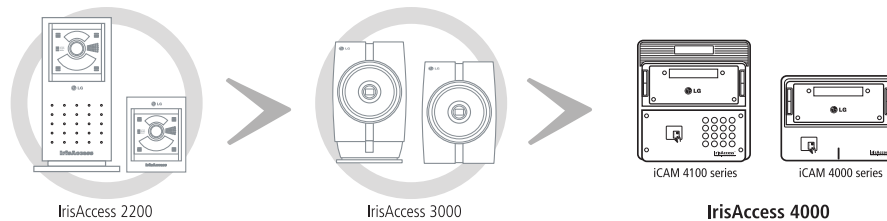

**Face Image Camera** All IrisAccess™ 4000 series cameras come with a face camera and purpose built illuminators that facilitate credentialing as part of the enrollment process.

**Status Information** Input requires feedback, and that's exactly what you get from the vacuum fluorescent display that comes standard with top of the line model 4100. Useful for providing feedback to enrollers, it also delivers information to users upon authentication, and a feedback mechanism for the workforce management environment.

**Network Connectivity** With each unit IP-addressable, IrisAccess™ 4000 is ideal for the very largest enterprise-scale network deployment and comes with a variety of standard connectivity options including USB, Ethernet, Serial RS-232/422, and a highly configurable Wiegand interface repertoire.

# IrisAccess™ 4000

Advanced Identity Authentication

### A Pedigree of Performance and Innovation

LG has been active in iris recognition development and deployment since 1997. Now, as a third generation product gains acceptance, LG IrisAccess™ is found on six continents, in thousands of installations, authenticating the identities of millions and millions of persons.