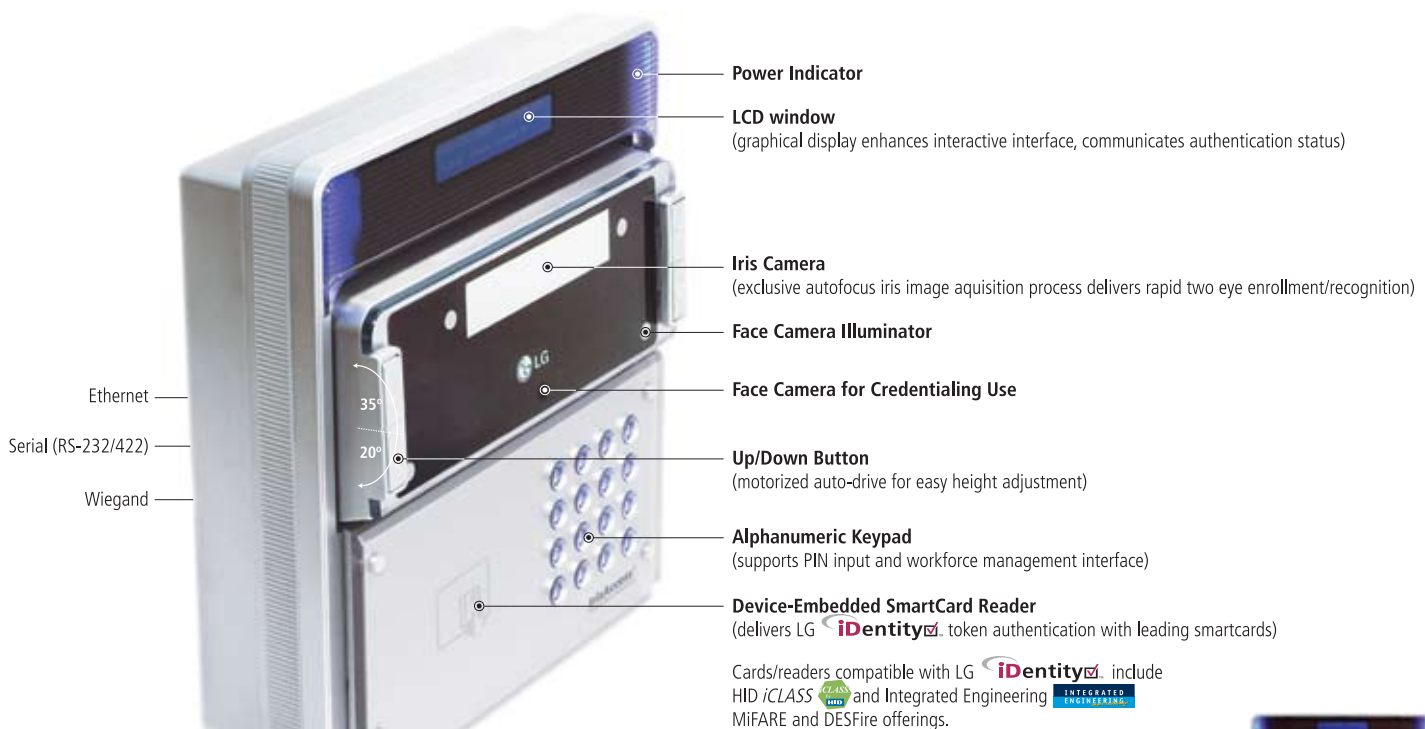

— The system exists for security, and LG has built it in. Unlike other systems, there are no biometric templates stored on any accessible external components. Experts concede that countermeasures LG includes in its IrisAccess™ platform set the standard for the industry and note in this area, many other biometric systems leave much to be desired. LG has improved the countermeasures in LG IrisAccess™ 4000. Security is also a key driver when it comes to software, where LG **iData** software for access control and an **iData** SDK for building identity-dependent applications supports several different (including FIPS compliant) encryption alternatives, as well as PKI.

— Biometric technologies use unique physical or behavioral characteristics for high confidence human authentication. They are more reliable than other more easily compromised identity options that rely on something one knows or carries. There are more readily measurable characteristics in the iris, the visible colored ring around the pupil, than in any other biometric. Every human iris is unique. Compared to other biometrics, iris recognition is the most accurate, fastest, and scalable option. It's also non-contact. Iris structure is also very stable. An iris pattern will not change over time as that of finger, hand, voice and facial characteristics does; meaning that, barring trauma, one enrollment is good for life.

IrisAccess™ 4000