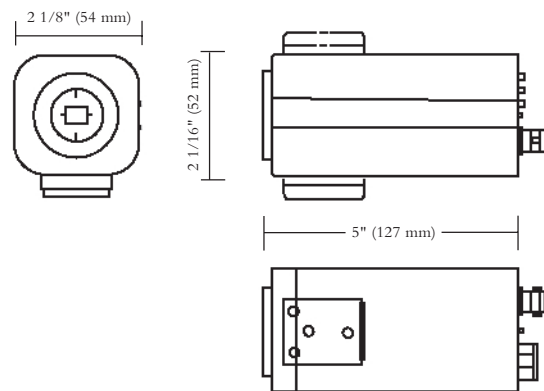

Technical Specifications

Image Device

1/3" interline transfer CCD

Signal System

EIA standard or optional CCIR

Picture Elements

542 H x 494 V (EIA)
542 H x 584 V (CCIR)
2:1 interlace

Scanning System

525 line 60 frame (EIA);
optional 625 line 50 frame (CCIR)

Synchronizing System

Internal

Resolution

380 TV lines

Sensitivity

.01 lux (faceplate)
.1 lux @ f1.2 (scene)

Signal-to-Noise Ratio

>46 dB

Electronic Shutter

1/60 - 1/80,000 second, automatic adjustment

Video Output

1.0 Vp-p video into 75-ohm

Lens Mount

C and CS mount

Auto Iris Lens

Accepts video and DC auto iris lenses

Operating Temperature

14 to 122 °F (-10 to 50 °C)

Power Source

12 VDC

Power Consumption

1.9 W

Gray Scale

Minimum 10 shades

Geometric Distortion

None

Control (Switch)

ELC: on (EE)/off (AI)
Iris Control: ALC (DC/video)
BLC: on/off

Humidity

0 to 95% relative

Weight

7.3 oz (207 g)

Mailing Address

PMB 225, P.O. Box 3004
Corvallis, OR, USA 97339
www.kalatel.com

Americas

toll free 800-469-1676
tel 541-754-9133
fax 541-754-7162

Asia

tel 852-2907-8108
fax 852-2142-5063

Australia

tel 61-3-9259-4700
fax 61-3-9259-4799