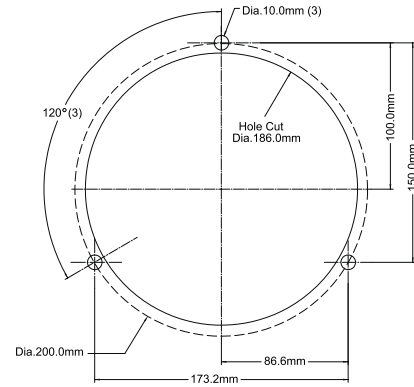

Pendant PTZ Dome Corner Mount Bracket

Pendant PTZ Dome 1.5" NPT Adapter (Male)

Pendant PTZ Dome 1.5" NPT Adapter (Female)

# In-Ceiling PTZ Mounts and Accessories

In-Ceiling Dome

Hole Cutting Dimensions

Surface Mount for In-Ceiling Dome

Plenum Rated Back Box for In-Ceiling Dome