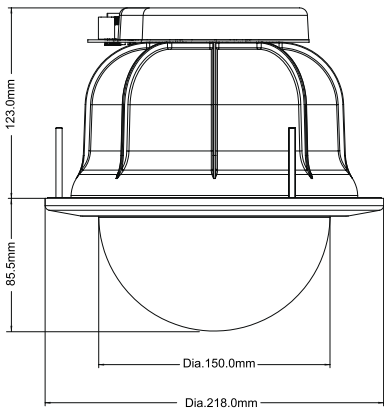

## Mount Specification

Color: White to match RAL 9002  
 Finish: Light texture powder coat  
 Material: Die-cast alloy and mild steel

Pendant PTZ Dome Sun Shroud

Pendant PTZ Dome Swan-Neck Mount

Pendant PTZ Dome 0.5m Vertical Pole

Pendant PTZ Dome Corner Mount Bracket

Pendant PTZ Dome 1.5" NPT Adapter (Male)

Pendant PTZ Dome 1.5" NPT Adapter (Female)

# In-Ceiling PTZ Mounts and Accessories

In-Ceiling Dome

Hole Cutting Dimensions

Surface Mount for In-Ceiling Dome

Plenum Rated Back Box for In-Ceiling Dome