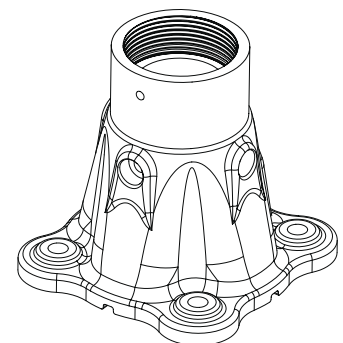

## Mount Specification

Color: White to match RAL 9002  
 Finish: Light texture powder coat  
 Material: Die-cast alloy and mild steel

Pendant PTZ Dome Sun Shroud

Pendant PTZ Dome Swan-Neck Mount

Pendant PTZ Dome 0.5m Vertical Pole

Pendant PTZ Dome Corner Mount Bracket

Pendant PTZ Dome 1.5" NPT Adapter (Male)

Pendant PTZ Dome 1.5" NPT Adapter (Female)