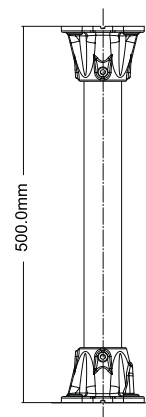

## Mount Specification

Color: White to match RAL 9002  
 Finish: Light texture powder coat  
 Material: Die-cast alloy and mild steel

Pendant PTZ Dome Sun Shroud

Pendant PTZ Dome Swan-Neck Mount

Pendant PTZ Dome 0.5m Vertical Pole

Pendant PTZ Dome Corner Mount Bracket

Pendant PTZ Dome 1.5" NPT Adapter (Male)

Pendant PTZ Dome 1.5" NPT Adapter (Female)

# In-Ceiling PTZ Mounts and Accessories

In-Ceiling Dome

Hole Cutting Dimensions

Surface Mount for In-Ceiling Dome

Plenum Rated Back Box for In-Ceiling Dome