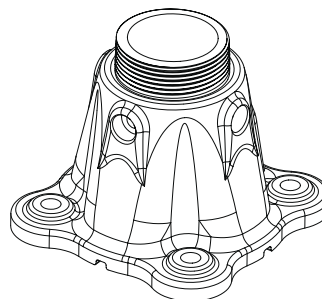

## Mount Specification

Color: White to match RAL 9002  
 Finish: Light texture powder coat  
 Material: Die-cast alloy and mild steel

Pendant PTZ Dome Sun Shroud

Pendant PTZ Dome Swan-Neck Mount

Pendant PTZ Dome 0.5m Vertical Pole

Pendant PTZ Dome Corner Mount Bracket

Pendant PTZ Dome 1.5" NPT Adapter (Male)

Pendant PTZ Dome 1.5" NPT Adapter (Female)