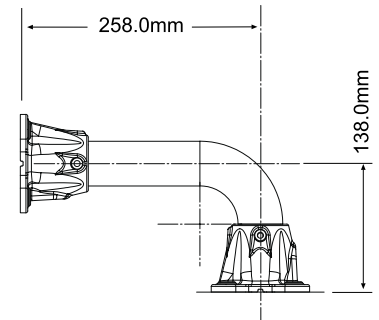

Pendant PTZ Dome Wall Mount

## Mount Specification

Color: White to match RAL 9002  
 Finish: Light texture powder coat  
 Material: Die-cast alloy and mild steel

Pendant PTZ Dome Sun Shroud

Pendant PTZ Dome Swan-Neck Mount

Pendant PTZ Dome 0.5m Vertical Pole