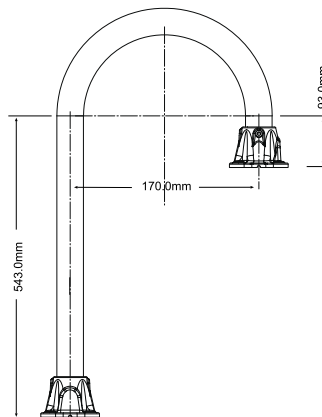

Pendant PTZ Dome Wall Mount

## Mount Specification

Color: White to match RAL 9002  
 Finish: Light texture powder coat  
 Material: Die-cast alloy and mild steel

Pendant PTZ Dome Sun Shroud

Pendant PTZ Dome Swan-Neck Mount

Pendant PTZ Dome 0.5m Vertical Pole