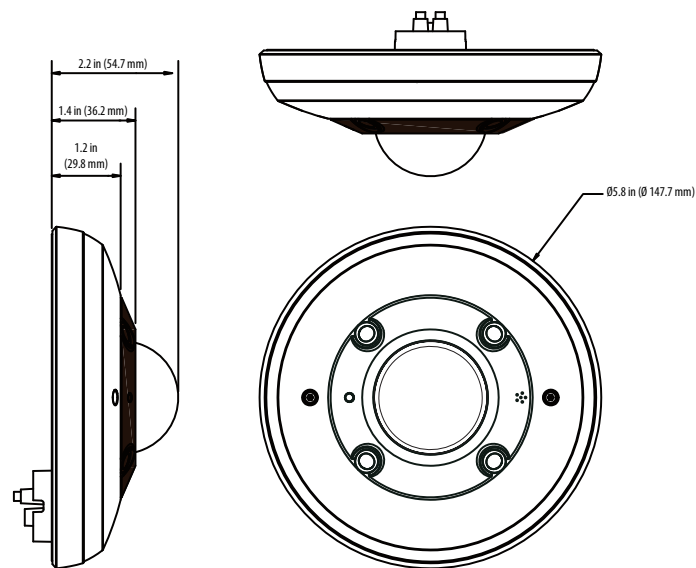

Configuration Management	
Web Browsers	IE10 or higher
Security	Enhanced Security Mode (forces complex passwords, HTTPS and disables discovery); TLS 1.2 (256 bit cipher minimum); Security Overview Page (status and configuration); RTSP Authentication; IEEE 802.1X Client; Remote Accessible Audit logs; Role-Based Access Control
Onboard Storage	
Card Support	microSDXC 64GB
Pre-Alarm Recording	10 sec
Recording Format	AVI
Recording Trigger	Video Motion, Tampering Alarm, Scheduled, Alarm Input, Network Failure Detection
Electrical	
Power Input	DC 12V, Power over Ethernet (PoE) IEEE 802.3af/802.3at Type 1 Class 3
Power Draw	7.1W PoE, 8.1W DC12V
Physical	
Dimensions (RxH)	Ø5.8 x 2.2 in (Ø148x 55 mm)
Weight	0.73 lb (330 g)
Housing Color	RAL 9003 - Signal White
Operating Temperature	-22°F - 122°F (-30°C - 50°C)
Humidity	Up to 95% RH Non-Condensing
Vandal Resistant	IK10
Outdoor Rating	IP66
Regulatory	
Safety	UL 60950-1; CAN/CSA-C22.2 No. 60950-1; EN 60950-1
Emissions	FCC Part 15 Class A; CE EN55032 Class A; AS/NZS CISPR 32 Class A; ICES-003/NMB-003 Class A
Immunity	EN55024; EN50130-4
Environment	RoHS; WEEE

Pro 12MP Fisheye