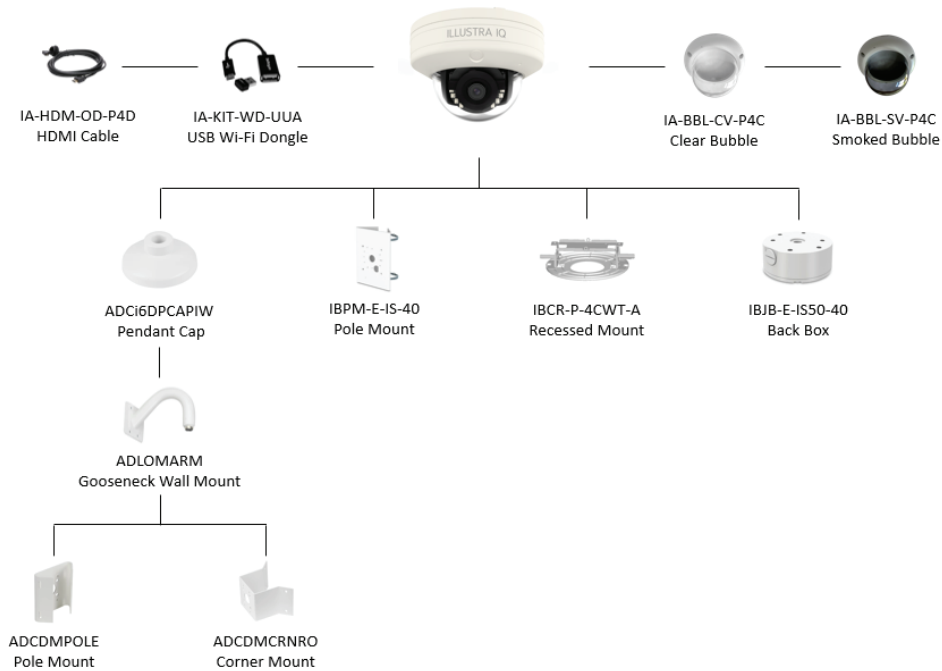

## General

Web browser support	Edge, Firefox, Safari, Chrome
Device configuration	ONVIF, Web browser, Illustra Connect (Windows), Illustra Tools (iOS, Android)
Language	Arabic, Chinese (Simplified), Chinese (Traditional), Czech, Danish, English (default), French, German, Hungarian, Italian, Japanese, Korean, Netherlands, Polish, Portuguese, Russian, Spanish, Swedish, Turkish
NDAA compliant	Yes
TAA compliant	Yes
Warranty	5 years

## Dimensions

Unit: mm [in]

## Ordering Information

Type	Part Number	Product Name	Description
Camera	IPS02-C10-OIA4	Pro4 2MP Compact	Illustra Pro Gen4 2MP Compact, 3mm, TDN, w/IR, IP66/67, IK10, Indoor/Outdoor
Camera	IPS04-C10-OIA4	Pro4 4MP (5MP) Compact	Illustra Pro Gen4 4MP (5MP) Compact, 3mm, TDN, w/IR, IP66/67, IK10, Indoor/Outdoor
Camera	IPS08-C10-OIA4	Pro4 8MP Compact	Illustra Pro Gen4 8MP Compact, 4.5mm, TDN, w/IR, IP66/67, IK10, Indoor/Outdoor

# Optional Accessories

Type	Part Number	Description
Accessory	IA-BBL-CV-P4C	Pro4 Compact Clear Bubble Kit, IK10
Accessory	IA-BBL-SV-P4C	Pro4 Compact Smoked Bubble Kit, IK10
Accessory	IBCR-P-4CWT-A	Pro4 Compact Recessed Mount Kit
Accessory	ADCI6DPCAPIW	Pendant Cap
Accessory	ADLOMARM	Gooseneck Wall Mount
Accessory	ADCDMCRNRO	Corner Mount
Accessory	ADCDMPOLE	Pole Mount
Accessory	IBPM-E-IS-40	Pole Mount
Accessory	IBJB-E-IS50-40	Back Box
Accessory	IA-KIT-WD-UUA	USB Wi-Fi Dongle Kit
Accessory	IA-HDM-OD-P4D	HDMI Cable, 3 m (9.8 ft)