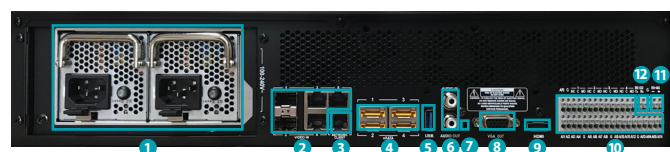

DIMENSIONS

1 Power In Port	7 Factory Reset Button
2 Video In Ports - SFP (1~2) / RJ45 (3~5)	8 VGA Out Port
3 Network Port	9 HDMI Out Port
4 eSATA Ports	10 Alarm Connection Ports
5 USB 3.0 Ports	11 RS-485 Port
6 Audio Connection Ports	12 RS-232 Port

ACCESSORIES (OPTIONAL)