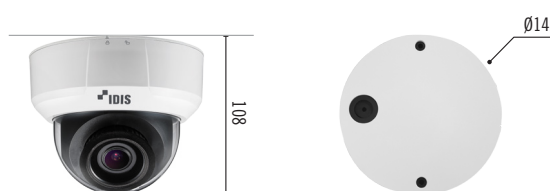

DIMENSIONS

(Unit - mm)