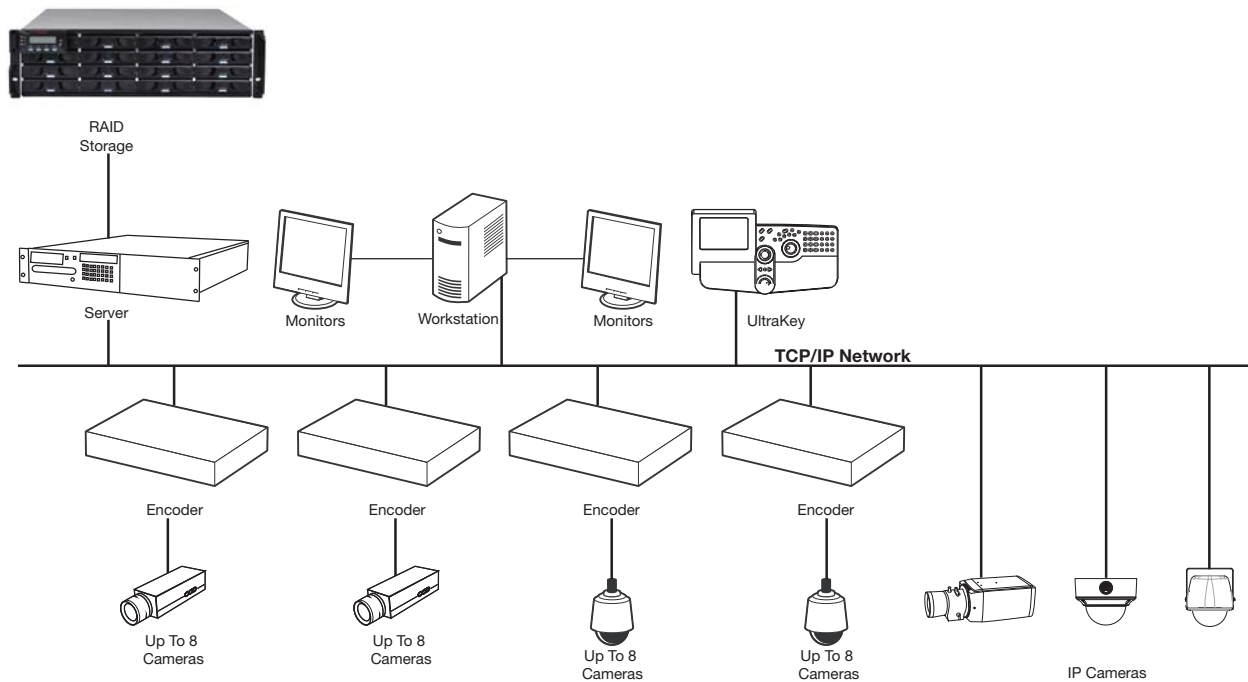

Features

- 3Gbps or 6Gbps Multi-lane SAS SFF-8088 host ports, 2 host channels per RAID controller
- 24-bay: 24 hot-swappable drive bays in a robust 4U rackmount chassis with redundant, hot-swappable power and cooling modules
- 16-bay: 16 hot-swappable drive bays in a robust 3U rackmount chassis with redundant, hot-swappable power and cooling modules
- 12-bay: 12 hot-swappable drive bays in a robust 2U rackmount chassis with redundant, hot-swappable power and cooling modules
- Support for reliable and robust Serial Attached SCSI (SAS) drives
- JBOD expansion support through a single 6 GB/s SAS 4X wide port – up to 14 Enterprise 12-bay JBOD systems with 12-bay SAS RAID and up to 14 Enterprise 16-bay JBOD systems with 16-bay or 24-bay SAS RAID
- Simplified remote management with a comprehensive embedded web-based management via Ethernet-Honeywell Array Manager (HWAM). Command line interface/utility via serial port
- Support for RAID 5 and RAID 6 - protection from a catastrophic single or double drive failure
- LUN mapping and masking bring flexibility for multiple applications and OS support on the same storage subsystem
- Open architecture provides the industry's most comprehensive support for SAS hard drives and standards-based management interfaces including SNMP, CIM and WBEM
- Warranty and advance replacements - Refer to <http://www.honeywellvideo.com/support/warranty/index.html>

Enterprise NVR Series SAS RAID Storage

www.honeywellvideo.com

SYSTEM DIAGRAM

Enterprise NVR SAS RAID storage is an integral piece of an Enterprise NVR Series solution. Please visit www.honeywellvideo.com for documentation on Enterprise NVR Series components such as software, workstations and servers.