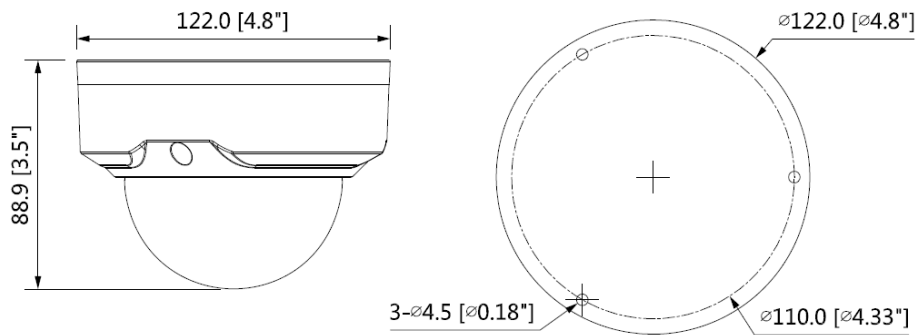

Network WDR 2MP IR Rugged Mini Dome Camera

RECOMMENDED ACCESSORIES

SYSTEM COMPATIBILITY		MOUNTS AND ACCESSORIES	
HEN*4	8/16/32/64-channel Performance Series 4K NVRs (H.264 and H.265)	HQA-PM2**	Pole Mount Adapter
HEN*3	4/8/16/32-channel Performance Series 4K NVRs (H.264 and H.265)	HQA-IC	In-Ceiling Bracket
HEN*2	4/8/16-channel Performance Series NVRs (H.264)	HQA-BB4**	Junction Box
HRHT4*	4/8/16-channel 4 MP HQA/IP/CVBS Hybrid DVRs (H.264)	HQA-CB**	Ceiling Mount Bracket for Pendant Mount Cap
		HQA-CBE**	Ceiling Mount Extend Bracket for HQA-CB

MOUNTS AND ACCESSORIES		
HQA-RS		Rain Shield Bracket
HQA-PK**		Pendant Mount Cap
HQA-WK		Wall Mount Bracket

** The HQA-BB4 must be used when installing the camera to HQA-PM2, vice versa.

The HQA-PK must be used when installing the camera to HQA-CB.

The HQA-CBE must be used with HQA-CB together.

ORDERING

H4W2PER2	Network WDR 2MP IR Rugged Mini Dome Camera, 1/2.8" CMOS, 2.7mm~13.5mm Motorized, 2 IR LEDs, PoE, IP66, H.265/H.264/Smart Codec

DIMENSIONS

For more information

www.honeywellvideo.com

Honeywell Security

2700 Blankenbaker Pkwy, Suite 150
Louisville, KY 40299
1.800.323.4576
www.honeywell.com

ONVIF and the ONVIF logo are trademarks of ONVIF Inc. Honeywell reserves the right, without notification, to make changes in product design or specifications.

HSV-H4W2PER2-01-US(1118)DS-Y
© 2018 Honeywell International Inc.

Honeywell