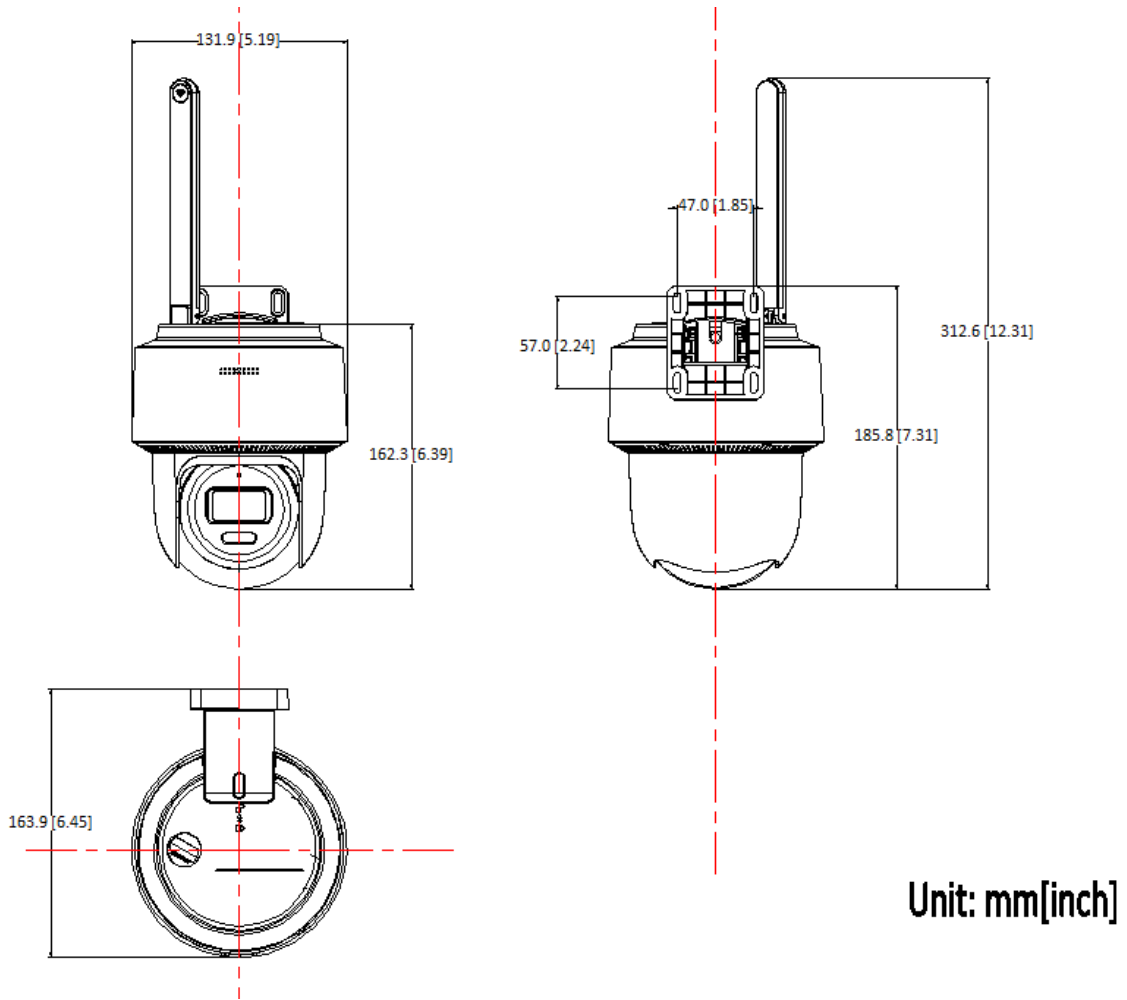

Working Temperature	Bullet: -30 °C to 60 °C (-22 °F to 140 °F) Dome: -10 °C to 40 °C (-14 °F to 104 °F)
Working Humidity	95% or less (non-condensing)
Dimension (W × D × H)	Bullet: 260.9 mm × 113.9 mm × 67.4 mm (10.3" × 4.5" × 2.7") Dome: Ø124 mm × 119 mm (Ø4.89" × 4.68")
Weight	Bullet: 305 g (0.67 lb.) Dome: 600 g (1.32 lb.)
Others	
Camera Case Type	Bullet,Dome
Image Sensor	1/3" Progressive Scan CMOS
Min. Illumination	Bullet : Color: 0.01 Lux @ (F2.0, AGC ON),B/W: 0 Lux with IR Dome :Color: 0.04 Lux @ (F2.0, AGC ON),B/W: 0.01 Lux @ (F2.0, AGC ON),0 Lux with IR
Day &Night	IR cut filter
WDR	DWDR
Angle Adjustment	Bullet: Pan: 0° to 360°,tilt: 0° to 90°,rotate: 0° to 360° Dome: Pan: 0° to 345°,tilt: 0° to 80°
Protection Level	IP66
Wi-Fi Support	Yes
NVS	
Video and Audio	
IP Video Input	4-ch
Incoming/Outgoing Bandwidth	20 Mbps/20 Mbps
Decoding	
Video Resolution	6 MP/5 MP/4 MP/3 MP/1080p/UXGA /720p/VGA/4CIF/DCIF/ 2CIF/CIF/QCIF
Synchronous Playback	1-ch
Network	
Network Interface	1, RJ45 10/100M Ethernet interface
Wi-Fi	
Frequency Band	2.4 GHz
Antenna Structure	High gain antenna
Transmission Speed	150 Mbps
Transmission Standard	IEEE 802.11b/g/n/ax
Auxiliary Interface	
SD Card	32G/64G/128G/256G/512G
General	
Power Supply	12 VDC
Consumption (without HDD and PoE off)	≤ 6 W
Working Temperature	-10 °C to 55 °C (14 °F to 131 °F)
Working Humidity	10% to 90%
Dimension (W × D × H)	163 x 125 x 26 mm (6.4" × 4.9" × 1.0")
Weight (without hard disk)	≤ 500g
Kit	
Accessories	Power adaptor: 2 × IPC power adaptor, 1 × NVS power adaptor Ethernet cable: RJ45, Cat5e UTP, 1 m

Certification	CB, CE
Weight (with package)	≤ 2.5 kg (5.5 lb)

▪ **Available Model**

NKS422W03H

▪ **Dimension**

Unit: mm (inch)

scale/1:1;Unit/mm

Headquarters

No.555 Qianmo Road, Binjiang District,
Hangzhou 310051, China
T +86-571-8807-5998
www.hikvision.com