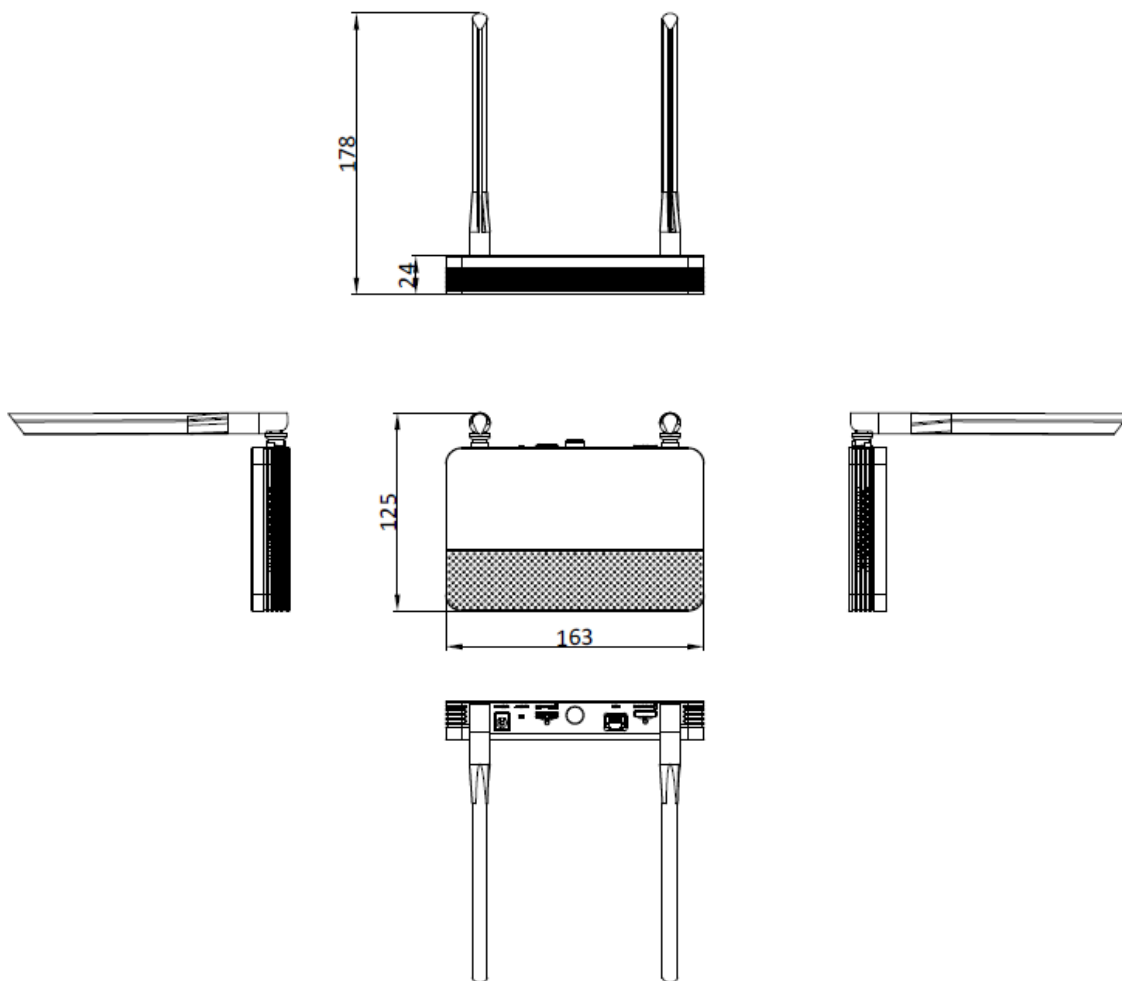

Working Temperature	Bullet: -30 °C to 60 °C (-22 °F to 140 °F) Dome: -10 °C to 40 °C (-14 °F to 104 °F)
Working Humidity	95% or less (non-condensing)
Dimension (W × D × H)	Bullet: 260.9 mm × 113.9 mm × 67.4 mm (10.3" × 4.5" × 2.7") Dome: Ø124 mm × 119 mm (Ø4.89" × 4.68")
Weight	Bullet: 305 g (0.67 lb.) Dome: 600 g (1.32 lb.)
Others	
Camera Case Type	Bullet,Dome
Image Sensor	1/3" Progressive Scan CMOS
Min. Illumination	Bullet : Color: 0.01 Lux @ (F2.0, AGC ON),B/W: 0 Lux with IR Dome :Color: 0.04 Lux @ (F2.0, AGC ON),B/W: 0.01 Lux @ (F2.0, AGC ON),0 Lux with IR
Day &Night	IR cut filter
WDR	DWDR
Angle Adjustment	Bullet: Pan: 0° to 360°,tilt: 0° to 90°,rotate: 0° to 360° Dome: Pan: 0° to 345°,tilt: 0° to 80°
Protection Level	IP66
Wi-Fi Support	Yes
NVS	
Video and Audio	
IP Video Input	4-ch
Incoming/Outgoing Bandwidth	20 Mbps/20 Mbps
Decoding	
Video Resolution	6 MP/5 MP/4 MP/3 MP/1080p/UXGA /720p/VGA/4CIF/DCIF/ 2CIF/CIF/QCIF
Synchronous Playback	1-ch
Network	
Network Interface	1, RJ45 10/100M Ethernet interface
Wi-Fi	
Frequency Band	2.4 GHz
Antenna Structure	High gain antenna
Transmission Speed	150 Mbps
Transmission Standard	IEEE 802.11b/g/n/ax
Auxiliary Interface	
SD Card	32G/64G/128G/256G/512G
General	
Power Supply	12 VDC
Consumption (without HDD and PoE off)	≤ 6 W
Working Temperature	-10 °C to 55 °C (14 °F to 131 °F)
Working Humidity	10% to 90%
Dimension (W × D × H)	163 x 125 x 26 mm (6.4" × 4.9" × 1.0")
Weight (without hard disk)	≤ 500g
Kit	
Accessories	Power adaptor: 2 × IPC power adaptor, 1 × NVS power adaptor Ethernet cable: RJ45, Cat5e UTP, 1 m

Certification	CB, CE
Weight (with package)	≤ 2.5 kg (5.5 lb)

▪ **Available Model**

NKS422W03H

▪ **Dimension**

Unit: mm (inch)

scale/1:1;Unit/mm

Headquarters

No.555 Qianmo Road, Binjiang District,
Hangzhou 310051, China
T +86-571-8807-5998
www.hikvision.com