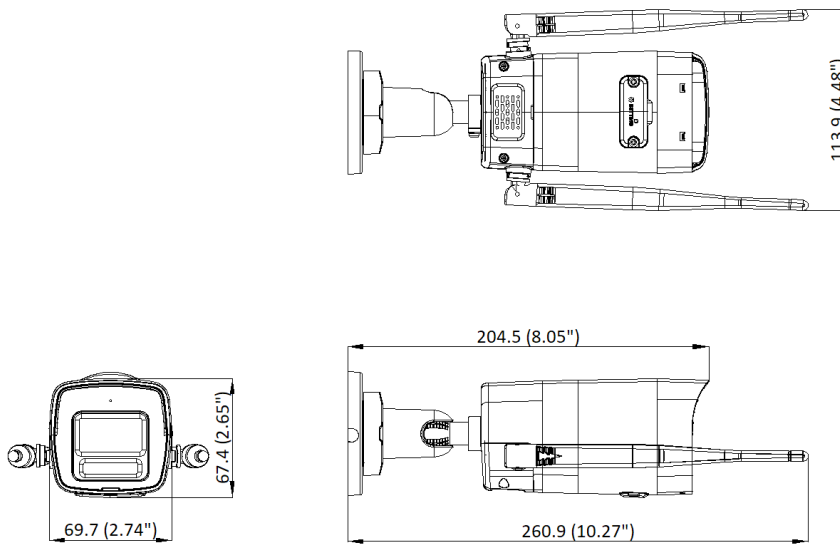

Working Temperature	Bullet: -30 °C to 60 °C (-22 °F to 140 °F) Dome: -10 °C to 40 °C (-14 °F to 104 °F)
Working Humidity	95% or less (non-condensing)
Dimension (W × D × H)	Bullet: 260.9 mm × 113.9 mm × 67.4 mm (10.3" × 4.5" × 2.7") Dome: Ø124 mm × 119 mm (Ø4.89" × 4.68")
Weight	Bullet: 305 g (0.67 lb.) Dome: 600 g (1.32 lb.)
Others	
Camera Case Type	Bullet,Dome
Image Sensor	1/3" Progressive Scan CMOS
Min. Illumination	Bullet : Color: 0.01 Lux @ (F2.0, AGC ON),B/W: 0 Lux with IR Dome :Color: 0.04 Lux @ (F2.0, AGC ON),B/W: 0.01 Lux @ (F2.0, AGC ON),0 Lux with IR
Day &Night	IR cut filter
WDR	DWDR
Angle Adjustment	Bullet: Pan: 0° to 360°,tilt: 0° to 90°,rotate: 0° to 360° Dome: Pan: 0° to 345°,tilt: 0° to 80°
Protection Level	IP66
Wi-Fi Support	Yes
NVS	
Video and Audio	
IP Video Input	4-ch
Incoming/Outgoing Bandwidth	20 Mbps/20 Mbps
Decoding	
Video Resolution	6 MP/5 MP/4 MP/3 MP/1080p/UXGA /720p/VGA/4CIF/DCIF/ 2CIF/CIF/QCIF
Synchronous Playback	1-ch
Network	
Network Interface	1, RJ45 10/100M Ethernet interface
Wi-Fi	
Frequency Band	2.4 GHz
Antenna Structure	High gain antenna
Transmission Speed	150 Mbps
Transmission Standard	IEEE 802.11b/g/n/ax
Auxiliary Interface	
SD Card	32G/64G/128G/256G/512G
General	
Power Supply	12 VDC
Consumption (without HDD and PoE off)	≤ 6 W
Working Temperature	-10 °C to 55 °C (14 °F to 131 °F)
Working Humidity	10% to 90%
Dimension (W × D × H)	163 x 125 x 26 mm (6.4" × 4.9" × 1.0")
Weight (without hard disk)	≤ 500g
Kit	
Accessories	Power adaptor: 2 × IPC power adaptor, 1 × NVS power adaptor Ethernet cable: RJ45, Cat5e UTP, 1 m

Certification	CB, CE
Weight (with package)	≤ 2.5 kg (5.5 lb)

▪ **Available Model**

NKS422W03H

▪ **Dimension**

Unit: mm (inch)

scale/1:1;Unit/mm

Headquarters

No.555 Qianmo Road, Binjiang District,
Hangzhou 310051, China
T +86-571-8807-5998
www.hikvision.com