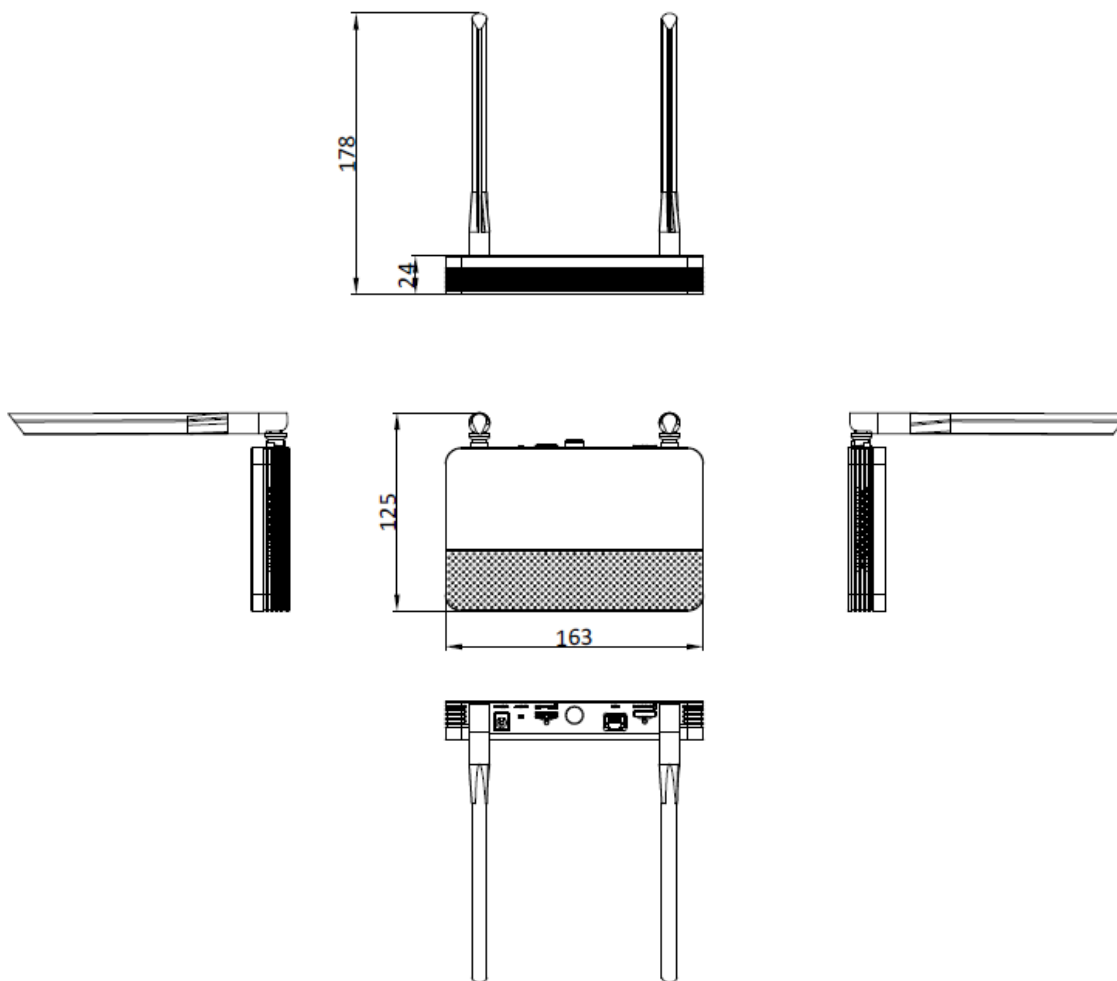

▪ **Available Model**

NKS422W02H

▪ **Dimension**

Unit: mm (inch)

scale/1:1;Unit/mm

**Headquarters**

No.555 Qianmo Road, Binjiang District,  
Hangzhou 310051, China  
T +86-571-8807-5998  
www.hikvision.com

Follow us on social media to get the latest product and solution information.