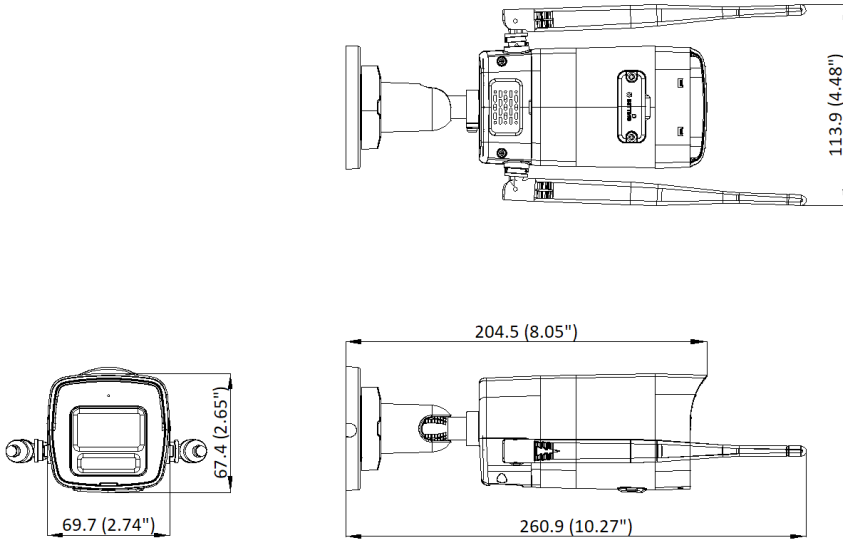

Working Temperature	Bullet: -30 °C to 60 °C (-22 °F to 140 °F) Turret: -10 °C to 40 °C (-14 °F to 104 °F)
Working Humidity	Bullet: 95% or less (non-condensing) Turret: 95% or less (non-condensing)
Dimension (W × D × H)	Bullet: 260.9 mm × 113.9 mm × 67.4 mm (10.3" × 4.5" × 2.7") Turret: Ø124 mm × 119 mm (Ø4.89" × 4.68")
Weight	Bullet: 305 g (0.67 lb.) Turret: 290 g (0.6 lb.)
<b>Others</b>	
Camera Case Type	Bullet,Turret
Image Sensor	1/3" Progressive Scan CMOS
Min. Illumination	Bullet : Color: 0.01 Lux @ (F2.0, AGC ON),B/W: 0 Lux with IR Turret : Color: 0.03 Lux @ (F2.2, AGC ON), B/W: 0.015Lux @(F2.2, AGC ON), 0 Lux with IR
Day &Night	IR cut filter
WDR	DWDR
Angle Adjustment	Bullet: Pan: 0° to 360°,tilt: 0° to 90°,rotate: 0° to 360° Turret: Pan: 0° to 350°,tilt: 0° to 75°
Protection Level	Bullet : IP66 Turret : IP54
Wi-Fi Support	Yes
<b>NVS</b>	
<b>Video and Audio</b>	
IP Video Input	4-ch
Incoming/Outgoing Bandwidth	20 Mbps/20 Mbps
<b>Decoding</b>	
Video Resolution	6 MP/5 MP/4 MP/3 MP/1080p/UXGA /720p/VGA/4CIF/DCIF/ 2CIF/CIF/QCIF
Synchronous Playback	4-ch
<b>Network</b>	
Network Interface	1, RJ45 10/100M Ethernet interface
<b>Wi-Fi</b>	
Frequency Band	2.4 GHz
Antenna Structure	High gain antenna
Transmission Speed	150 Mbps
Transmission Standard	IEEE 802.11b/g/n/ax
<b>Auxiliary Interface</b>	
SD Card	32G/64G/128G/256G/512G
<b>General</b>	
Power Supply	12 VDC
Consumption (without HDD and PoE off)	≤ 6 W
Working Temperature	-10 °C to 55 °C (14 °F to 131 °F)
Working Humidity	10% to 90%
Dimension (W × D × H)	163 x 125 x 26 mm (6.4" × 4.9" × 1.0")

▪ **Available Model**

NKS422W02H

▪ **Dimension**

Unit: mm (inch)

scale/1:1;Unit/mm

**Headquarters**

No.555 Qianmo Road, Binjiang District,  
Hangzhou 310051, China  
T +86-571-8807-5998  
www.hikvision.com

Follow us on social media to get the latest product and solution information.