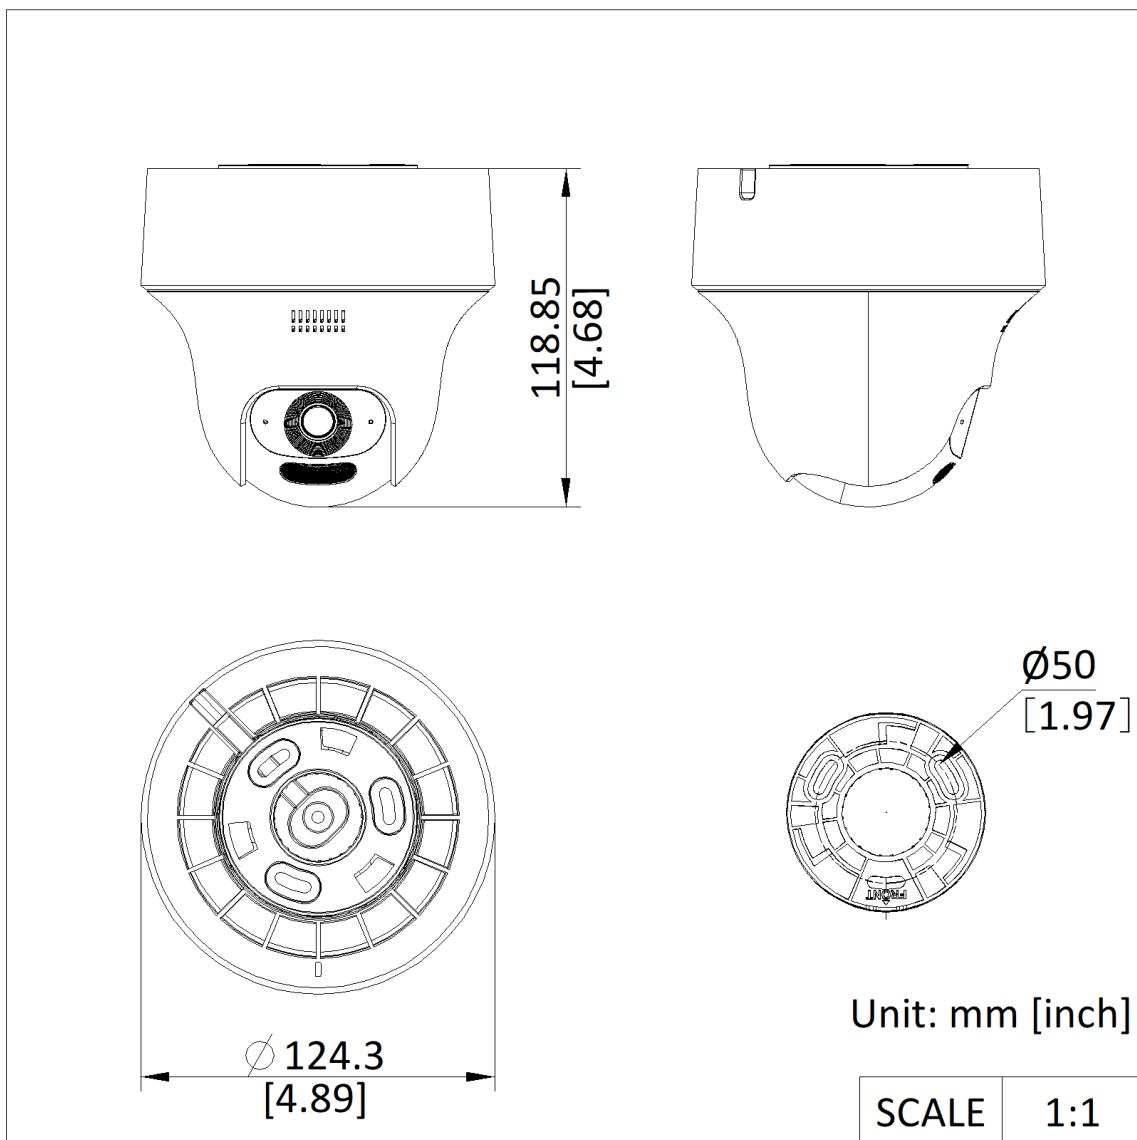

Weight (without hard disk)	≤ 500g
Kit	
Accessories	Power cable: 2 × IPC power cables, 1 × NVS power cable Ethernet cable: RJ45, Cat5e UTP, 1 m
Certification	CB, CE
Weight (with package)	≤ 2 kg (4.4 lb)

▪ **Available Model**

NKS422W02H

▪ **Dimension**