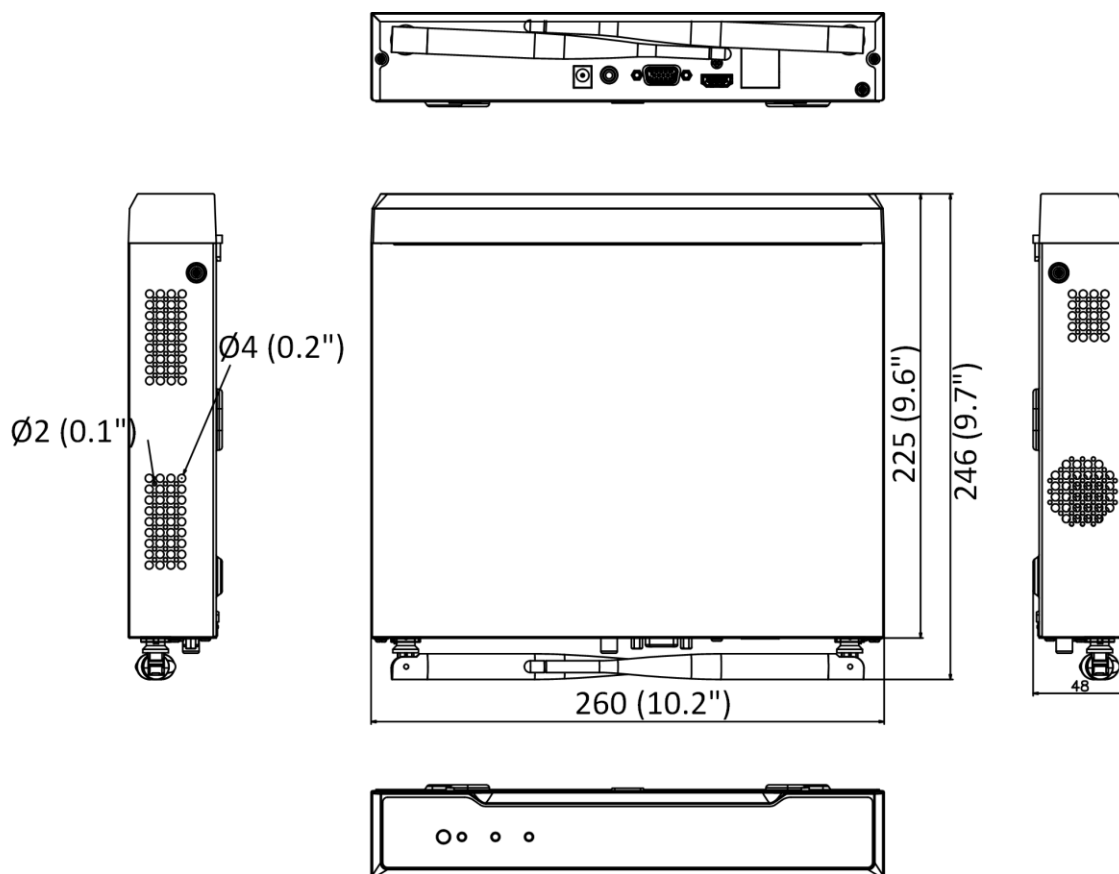

Weight	Approx. 590 g (1.3 lb.)
Others	
Camera Case Type	Dome
Image Sensor	1/3" Progressive Scan CMOS
Min. Illumination	Color: 0.005 Lux @ (F1.6, AGC ON),B/W: 0 Lux with IR
Shutter Speed	1/3 s to 1/100,000 s
Day & Night	IR cut filter
WDR	Digital WDR
Angle Adjustment	Pan: 0° to 355°,tilt: 0° to 75°,rotate: 0° to 355°
Protection Level	IP66
Material	Base: Metal, front cover: Polycarbonate, back cover: Polycarbonate
Wi-Fi Support	Yes
NVR	
Video and Audio	
IP Video Input	8-ch
Incoming/Outgoing Bandwidth	50 Mbps/40 Mbps
HDMI/VGA Output	1-ch, resolution: 1920 × 1080/60Hz, 1280 × 1024/60Hz, 1280 × 720/60Hz, 1024 × 768/60Hz HDMI/VGA simultaneous output
Audio Output	1-ch, RCA (linear, 1 KΩ)
Decoding	
Video Resolution	4 MP/3 MP/1080p/UXGA /720p/VGA/4CIF/DCIF/ 2CIF/CIF/QCIF
Synchronous Playback	8-ch
Capability	4-ch@4 MP (12 fps)/4-ch@1080p (25 fps)
Network	
Network Interface	1, RJ-45 10/100 Mbps self-adaptive Ethernet interface
Network Protocol	IPv6, UPnP™, NTP, SADP, DHCP
Remote Connection	16
Wi-Fi	
Frequency Band	2.4 GHz
Antenna Structure	2 × 2MIMO
Transmission Speed	144 Mbps
Transmission Standard	IEEE 802.11b/g/n
Auxiliary Interface	
SATA	1
Capacity	Up to 6 TB capacity for each disk
USB Interface	Rear panel: 2 × USB 2.0
Alarm In/Out	No
General	
Power Supply	12 VDC, 1.6 A
Consumption (without HDD and PoE off)	≤ 10 W
Working Temperature	-10 °C to 55 °C (14 °F to 131 °F)
Working Humidity	10% to 90%
Dimension (W × D × H)	265 × 246 × 48 mm (10.4" × 9.7" × 1.9")

Weight (without hard disk)	≤ 1.6 kg (without HDD, 3.5 lb.)
Kit	
Accessories	Power adaptor: 4 × IPC power adaptors, 1 × NVR power adaptor Ethernet cable: RJ45, Cat5e UTP, 1 m.
Hard Drive	No
Certification	CE
Weight (with package)	≤ 7 kg (15.4 lb)

▪ **Available Model**

NK844W1H(E)

▪ **Dimension**

Unit: mm (inch)

Headquarters

No.555 Qianmo Road, Binjiang District,
Hangzhou 310051, China
T +86-571-8807-5998
www.hikvision.com

Follow us on social media to get the latest product and solution information.