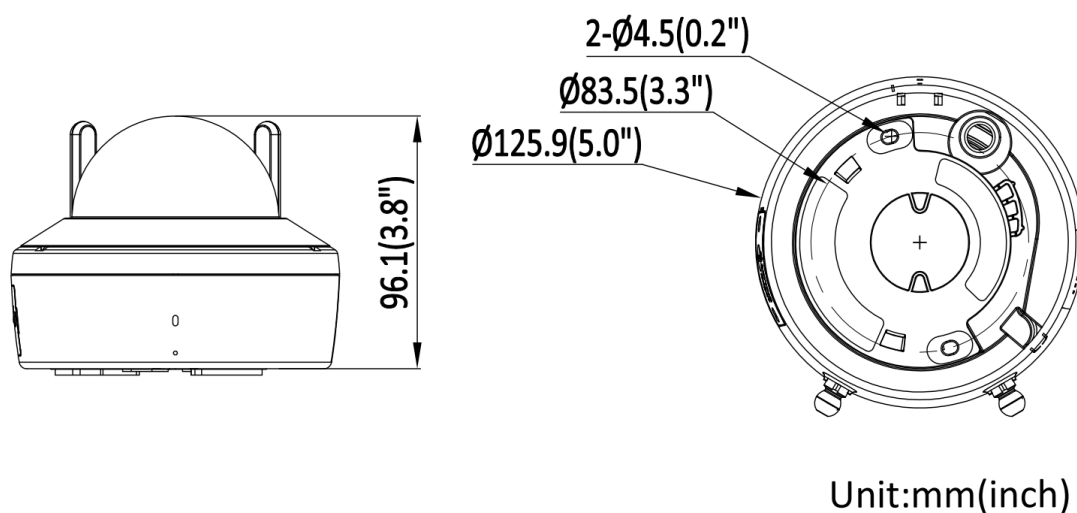

Weight (without hard disk)	≤ 1.6 kg (without HDD, 3.5 lb.)
Kit	
Accessories	Power adaptor: 4 × IPC power adaptors, 1 × NVR power adaptor Ethernet cable: RJ45, Cat5e UTP, 1 m.
Hard Drive	No
Certification	CE
Weight (with package)	≤ 7 kg (15.4 lb)

▪ **Available Model**

NK844W1H(E)

▪ **Dimension**