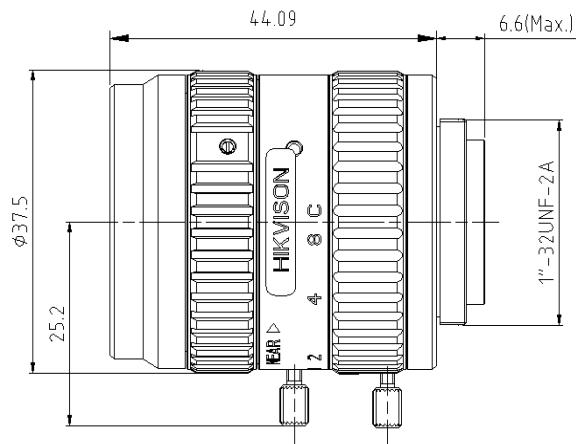

CCTV LENS SPEC

Model NO.		MF1614M-5MP	Specification	Fixed focal Manual Iris 5MP	
Focallength		16mm	Mount	C-Mount	
F number		F1.4-C	Flange Back Length	17.5mm	
Max. Image format		Φ 12.1mm (3/4")	M. O. D	1m	
Control	Iris	Manual	Dimension	Φ 37.5*44.1	
	Focus	Manual	Weight	121g	
	Zoom	-	Operating Temperature	-10~50℃	
Field of View	D	2/3"	39.4°	3/4"	44.2°
	H		30.2°		35.3°
	V		25.4°		26.5°

Dimension

Unit : mm

Lens Picture