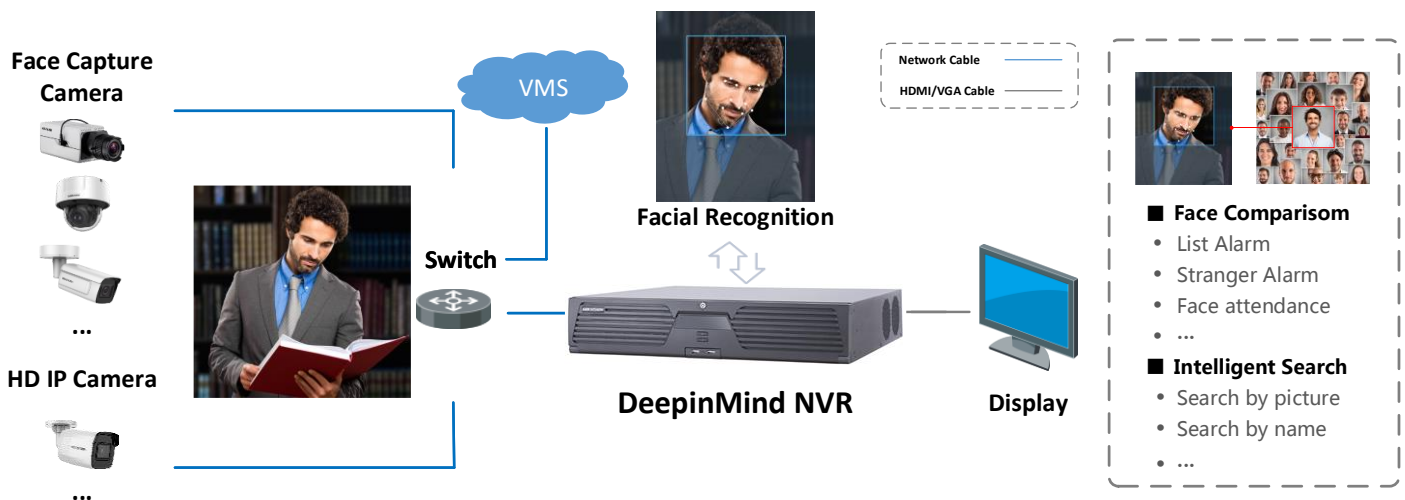

Network & Ethernet Access

- 2 self-adaptive 10/100/1000 Mbps Ethernet interfaces
- Hik-Connect & DDNS (Dynamic Domain Name System) for easy network management
- Smooth streaming technology
- Support web access without plug-in

Typical Application

Facial Recognition and Face Picture Comparison

Modeling and analyzing face pictures captured by cameras. Realize list alarm and stranger alarm via face picture library. Search target people by picture and name features.