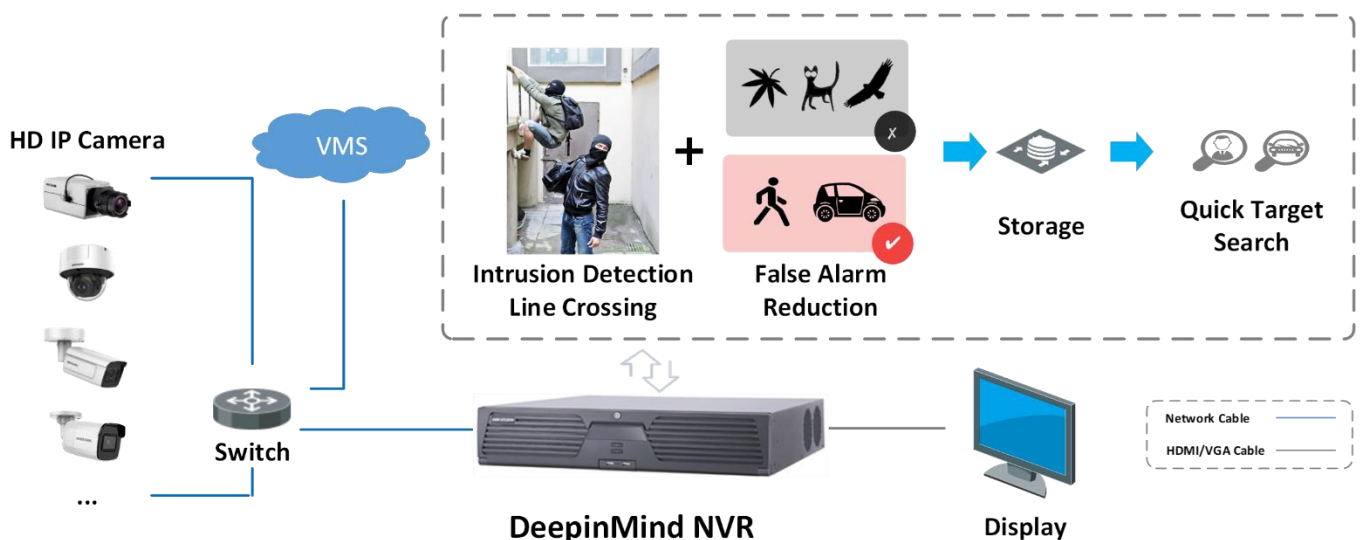

- Support multiple VCA (Video Content Analytics) events
- Configurable special camera smart functions, such as VCA detection (motion, line crossing, intrusion, etc.), heat map, ANPR (Automatic Number-Plate Recognition), and people counting
- POS information overlay on live view and playback, and POS triggered recording and alarm

Network & Ethernet Access

- 2 self-adaptive 10/100/1000 Mbps Ethernet interfaces
- Hik-Connect & DDNS (Dynamic Domain Name System) for easy network management
- Smooth streaming technology
- Support web access without plug-in

Typical Application

Facial Recognition and Face Picture Comparison

Modeling and analyzing face pictures captured by cameras. Realize list alarm and stranger alarm via face picture library. Search target people by picture and name features.

Perimeter Protection

Adopt deep learning algorithm to reduce false alarm, effectively reduces the false alarm caused by tree branches, leaves, shadow, light, vehicles, small animals, etc.

Video Structuralization