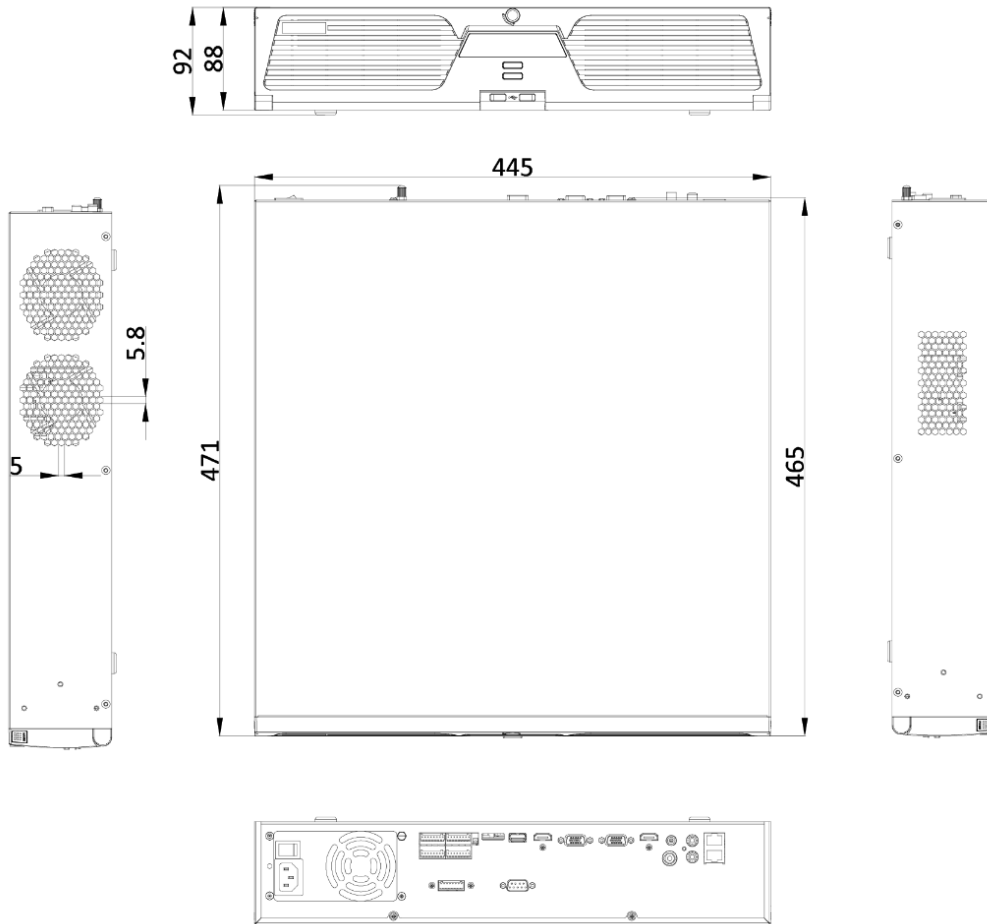

	is enabled.
Synchronous playback	16-ch
Capability	1-ch@32 MP (30 fps)/16-ch@1080p (30 fps)
Dual stream recording	Support
Stream type	Video, Video & Audio
Audio compression	G.711ulaw/G.711alaw/G.722/G.726/MP2L2
Network	
Remote connections	128
Network protocol	TCP/IP, DHCP, IPv4, IPv6, DNS, DDNS, NTP, RTSP, SADP, SMTP, SNMP, NFS, iSCSI, ISUP, UPnP™, HTTP, HTTPS
Network interface	2, RJ-45 10/100/1000 Mbps self-adaptive Ethernet interface
RAID	
RAID Type	RAID0, RAID1, RAID5, RAID6, RAID10
Auxiliary interface	
Serial port	RS-232; RS-485; Keyboard
SATA	8 SATA interfaces
Capacity	Up to 10 TB capacity for each disk
eSATA	1 eSATA interface
Alarm in/out	16/8
USB interface	Front panel: 2 × USB 2.0; Rear panel: 1 × USB 3.0
General	
Power supply	100 to 240 VAC, 50 to 60 Hz
Consumption (without HDD)	≤ 70 W
Working temperature	-10 to +55° C (+14 to +131° F)
Working humidity	10% to 90%
Dimension (W × D × H)	445 × 465 × 92 mm (17.5"× 18.3" × 3.6")
Weight (without HDD)	≤ 10 kg (22 lb)
Certification	
Obtained Certification	FCC, CE, UL, CB, WEEE, BIS, IC, RCM, KC, LOA
CE	EN 55032:2015, EN 61000-3-2, EN 61000-3-3, EN 50130-4
FCC	Part 15 Subpart B, ANSI C63.4-2014

Throwing objects from building: 4-ch

Dimension

scale/1:1;Unit/mm

Physical Interface

No.	Description	No.	Description
1	LAN1/LAN2 Interface	7	RS-232 Interface
2	LINE IN	8	ALARM IN/OUT, RS-485, Keyboard
3	AUDIO OUT	9	ALARM OUT
4	VGA1/VGA2 Interface	10	GND
5	HDMI1/HDMI2 Interface	11	Power Switch
6	USB 3.0 and eSATA Interface	12	100 to 240 VAC Power Supply