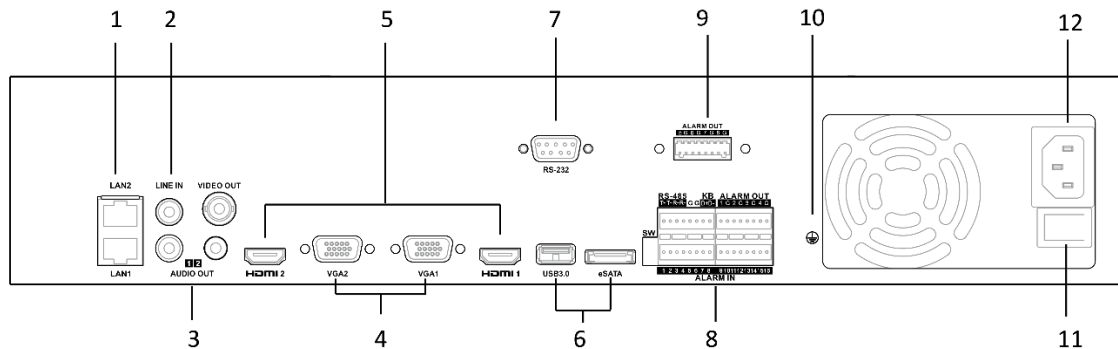

Perimeter protection: 8-ch

Video structuralization: 2-ch live video structuralization analysis and 4-ch face picture comparison alarm

Facial recognition: 4-ch face capture and 8-ch face picture comparison alarm

Throwing objects from building: 4-ch

Dimension

scale/1:1;Unit/mm

Physical Interface

No.	Description	No.	Description
1	LAN1/LAN2 Interface	7	RS-232 Interface
2	LINE IN	8	ALARM IN/OUT, RS-485, Keyboard
3	AUDIO OUT	9	ALARM OUT
4	VGA1/VGA2 Interface	10	GND
5	HDMI1/HDMI2 Interface	11	Power Switch
6	USB 3.0 and eSATA Interface	12	100 to 240 VAC Power Supply