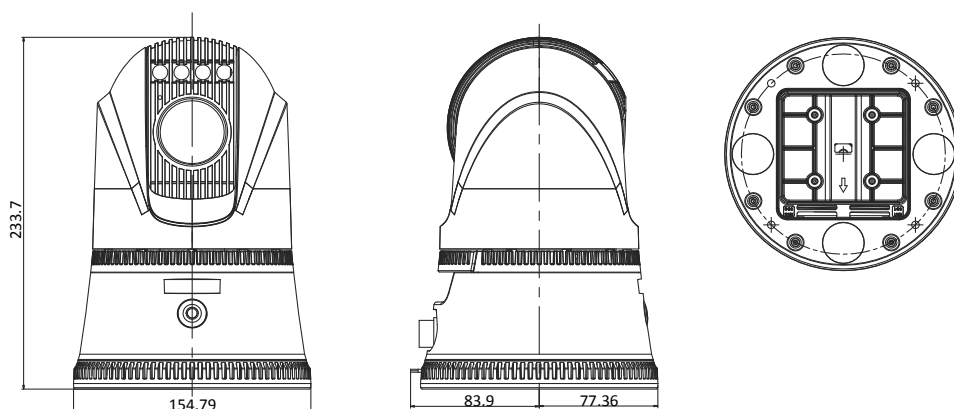

Available Model

DS-MH6171I

Dimensions

Unit: mm

Accessories