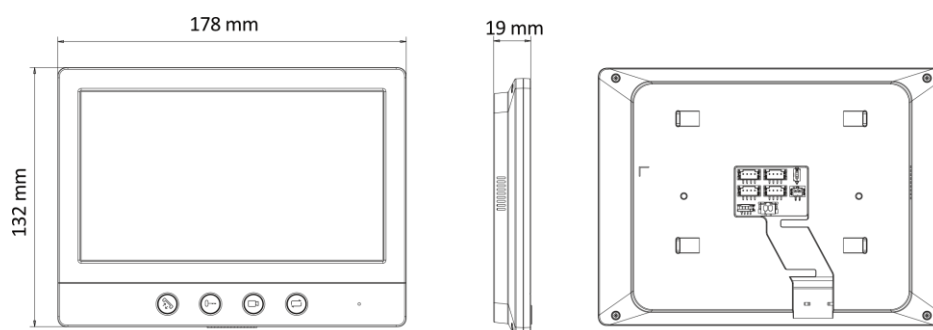

▪ Specification

Display parameters	
Screen size	7-inch
Operation method	Physical button
Type	Colorful TFT
Resolution	1024 × 600
Audio parameters	
Audio input	1 built-in omnidirectional microphone
Audio output	1 built-in loudspeaker
Capacity	
Linked indoor extensions capacity	2
Linked doorphone capacity	2
Analog Camera	1
Device interfaces	
DIP switch	1 Bit
Four-Wire interface	4, 2 for indoor extensions, 2 for doorphones
Power supply input	12 VDC
BNC	1
Debugging port	1
General	
Button	4
Installation	Surface mounting
Indicator	/
Protective level	/
Working temperature	-10 °C to 55 °C (14 °F to 131 °F)
Working humidity	10 % to 90 % (no-condensing)
Dimension (W × H × D)	178 mm × 132 mm × 19 mm (7" × 5.20" × 0.75")
Battery	/
Application environment	Indoor
Power consumption	≤ 5 W

▪ Available Model

DS-KH2230T

▪ Dimension