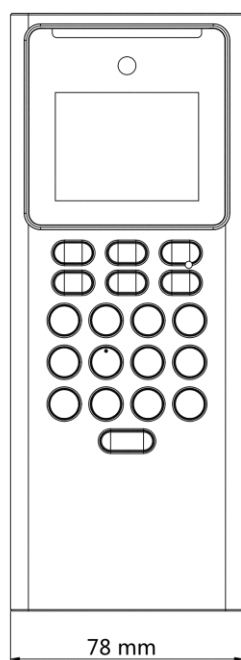

Working humidity	0% to 90% (No condensing)
Language	English, Spanish (South America), Arabic, Thai, Indonesian, Russian, Vietnamese, Portuguese (Brazil), Korean, Japanese
Keypad	Support

▪ **Available Model**

DS-K1T321EWX

▪ **Dimension**